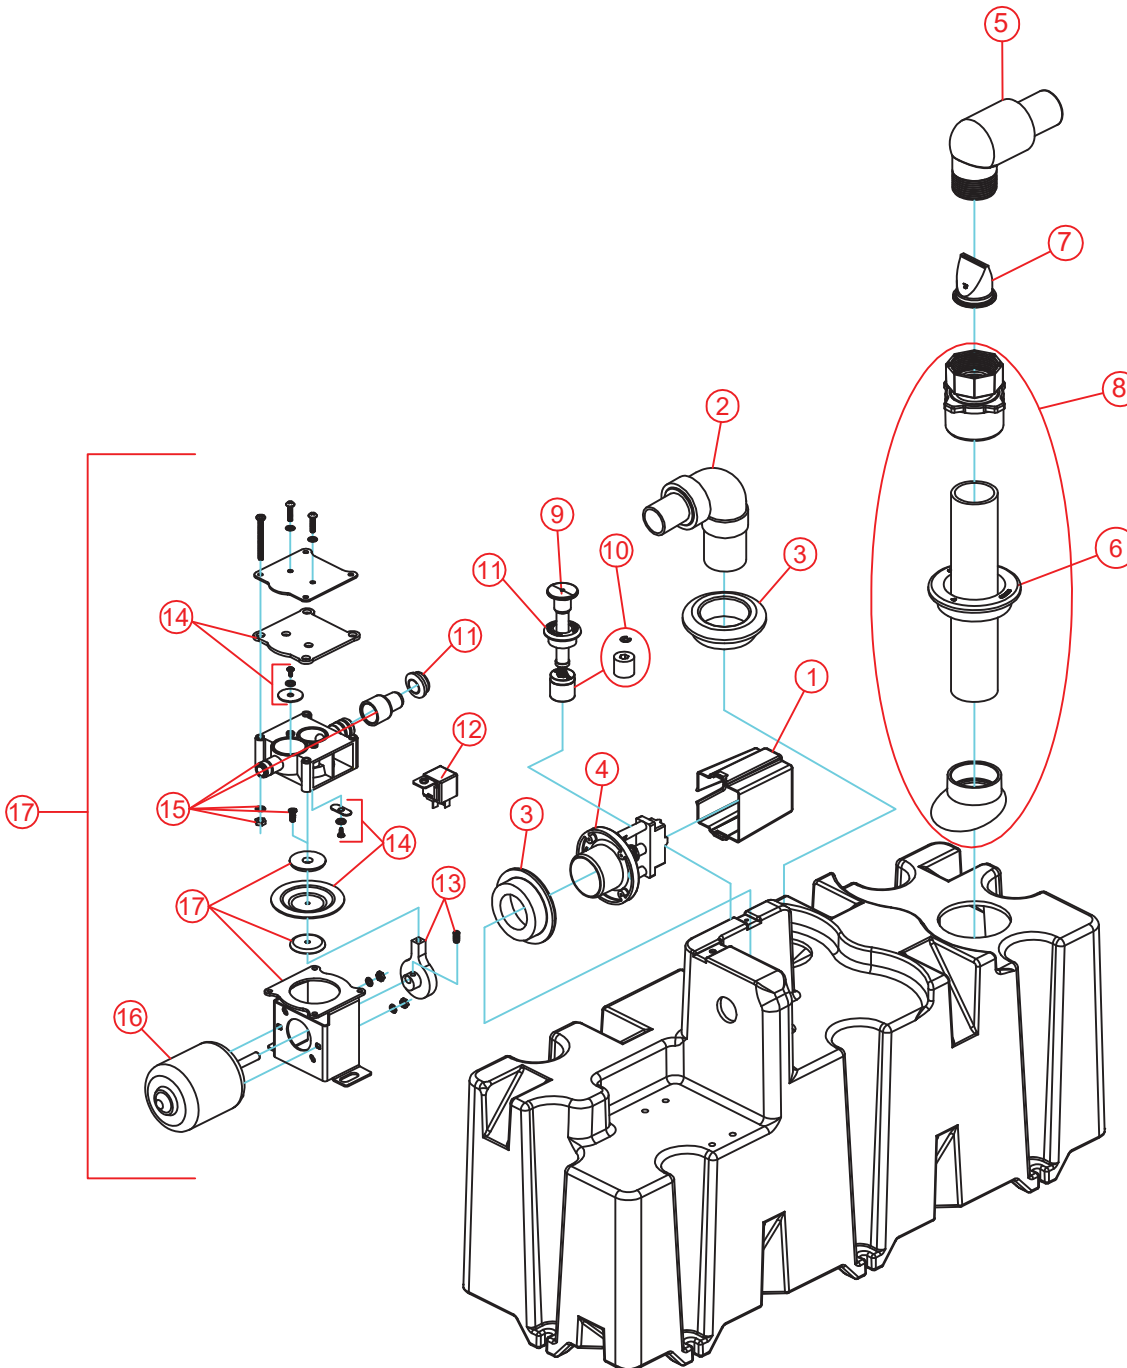

PARTS LIST: VACUUM HOLDING TANK MODEL - 317769012

ITEM	PART NO.		ITEM	PART NO.	DESCRIPTION
1	385311420	KIT, SNAP-ON VAC SW'CH CVR-BLK	10	385311103	KIT, SWITCH FLOAT & LOCK RING
2	385310635	INLET ELBOW KIT (INCLUDES ITEM 3)	11	385311164	KIT, SEALING GROMMET 1/2"
3	385311111	1-1/2" SEALING GROMMET	12	385311774	KIT, RELAY SPDT 12V VF4
4	385311436	KIT, VACUUM SWITCH (INC 3)	13	385310631	KIT, CONNECTING ROD-AIR PUMP
5	385311069	KIT, THR'D ELBOW W/HOSE ADAPT	14	385311040	KIT, VHT AP VALVE REP'L
6	385311110	KIT, 2" SEALING GROMMET	15	385311440	KIT, VT4500 AIRPUMP ASSY (INC. 14)
7	385310076	KIT, DUCKBILL VALVE	16	385310664	KIT, MOTOR-VHT
8	385311421	KIT, DIPTUBE W/SWIVEL NUT (INC 6)	17	385310642	KIT, VHT AIR PUMP-COMP (INC 13,14,15,16)
9	385310629	KIT, FULL INDICATOR-VHT (INC 11)			

Dometic Corporation - Sanitation Systems
 13128 State Rt. 226, P.O. Box 38
 Big Prairie, OH 44611-0038 USA
 Telephone: 330-496-3211
 Fax: 330-496-3097
 Email: service@dometicusa.com