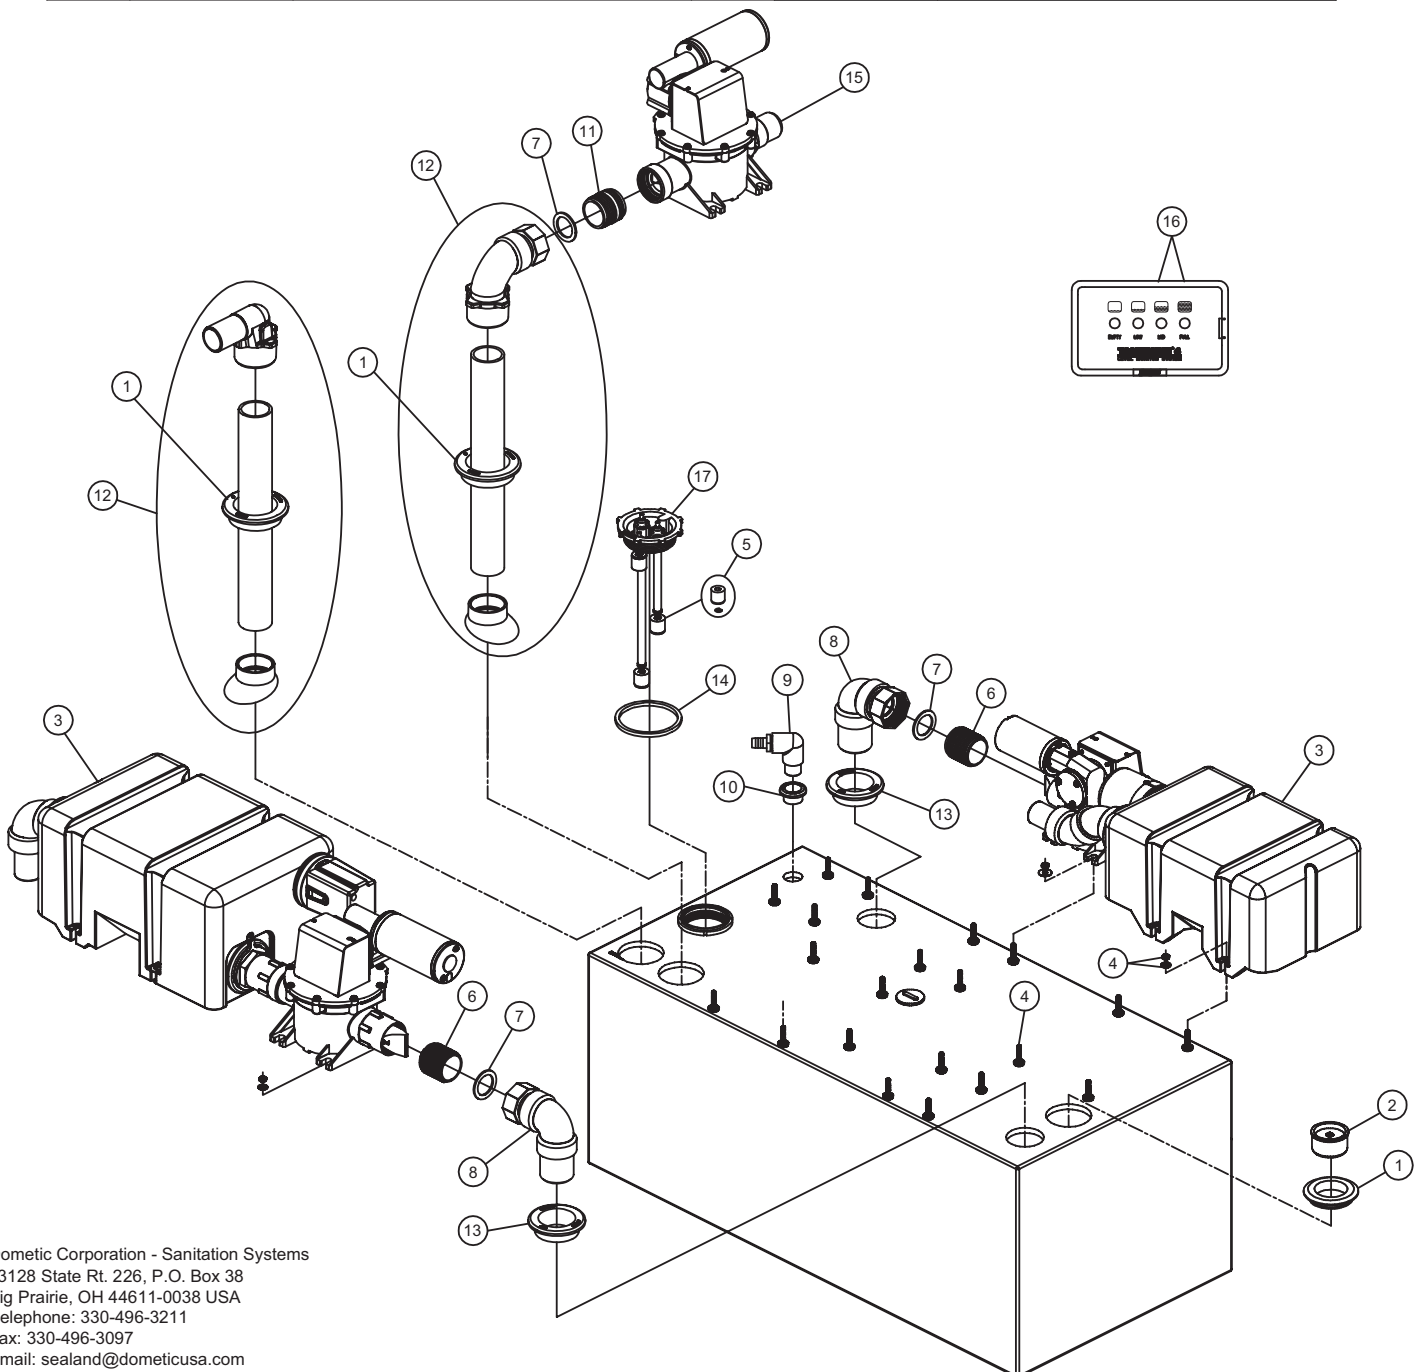

PARTS LIST: HD TANK 4055 (322715512 & 322715524)

ITEM	PART NO.	DESCRIPTION	ITEM	PART NO.	DESCRIPTION
1	385311110	SEALING GROMMET 2"	10	385311112	GROMMET, SEALING 3/4"
2	313255247	1 1/2" TANKSAVER (INC. 1)	11	385640370	KIT, LH/RH THREAD ADAPTER
3	--	SEE VGLP EXPLODED PARTS LIST	12	385311596	KIT, DIP'T LRG SWEEP EL/NUT (INC 1)
4	385310939	KIT, COM'P MTG INSERT HD TANK	13	385311111	1-1/2" SEALING GROMMET
5	385311103	KIT, SWITCH FLOAT & LOCK RING	14	385311250	KIT, TW CAP ORING REPL
6	388640366	NIPPLE, CLOSE 1 1/2"	15	N/A	SEE T-PUMP PARTS LIST </td
7	385311233	SLIP JOINT SEAL 1-1/2"	16	360600212	TW4 PANEL W/RELAY-12VDC
8	385311092	SWIVEL ELBOW (INC. 7 & 13)		360600224	TW4 PANEL W/RELAY-24VDC
9	385311073	VENT ELBOW (INC.10)	17	313000355	TW CAP W/O VENT

Dometic Corporation - Sanitation Systems
 13128 State Rt. 226, P.O. Box 38
 Big Prairie, OH 44611-0038 USA
 Telephone: 330-496-3211
 Fax: 330-496-3097
 Email: sealand@dometicusa.com