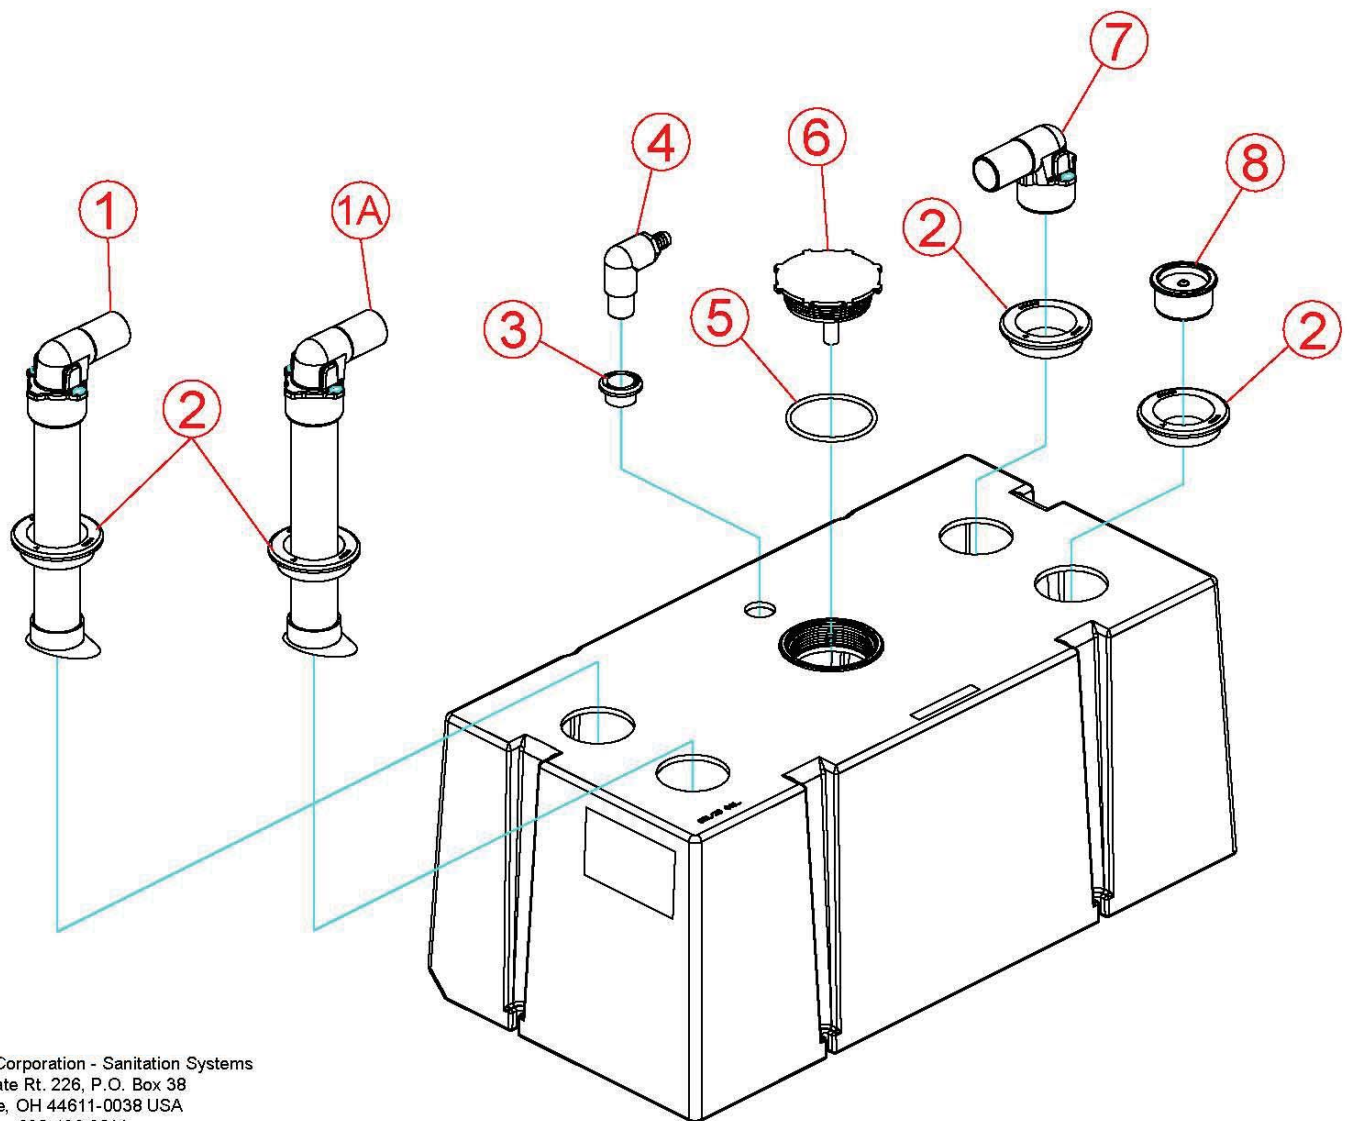

# PARTS LIST:

P/N: 600346052  
REV.: 11/08

322601101	HD TANK-EU 42L/11G W/CAP		
322601601	HD TANK-EU 61L/16G W/CAP		
322602301	HD TANK-EU 88L/23G W/CAP		
322602901	HD TANK-EU 110L/29G W/CAP		
322603601	HD TANK-EU 137L/36G W/CAP		
LITER	ITEM	PART NO.	DESCRIPTION
42 - 61 - 110	1	385311606	KIT, DIPTUBE/ELBOW/SEAL 9-5/8 (INC.2)
88L - 137L	1A	385311607	KIT, DIPTUBE/ELBOW/SEAL11-3/16 (INC.2)
ALL MODELS	2	385311110	KIT, SEALING GROMMET 2"
ALL MODELS	3	385311112	KIT, SEALING GROMMET 3/4"
ALL MODELS	4	385311073	KIT, VENT ELBOW-BARBED (INC. 3)
ALL MODELS	5	KIT, TW CAP ORING REPL	
ALL MODELS	6	385250020	KIT, 4010 TANK CAP/O'RING (INC. 5)
ALL MODELS	7	385311608	KIT, INLET ELBOW (1PC)(INC.2)
ALL MODELS	8	313255247	TANKSAVER 1-1/2" (INC. 2)

## MODELS

42L

61L

88L

110L

137 L