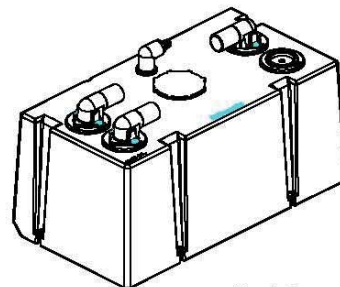

# PARTS LIST:

P/N: 600346052  
REV.: 11/08

322601101	HD TANK-EU 42L/11G W/CAP		
322601601	HD TANK-EU 61L/16G W/CAP		
322602301	HD TANK-EU 88L/23G W/CAP		
322602901	HD TANK-EU 110L/29G W/CAP		
322603601	HD TANK-EU 137L/36G W/CAP		
LITER	ITEM	PART NO.	DESCRIPTION
42 - 61 - 110	1	385311606	KIT, DIPTUBE/ELBOW/SEAL 9-5/8 (INC.2)
88L - 137L	1A	385311607	KIT, DIPTUBE/ELBOW/SEAL11-3/16 (INC.2)
ALL MODELS	2	385311110	KIT, SEALING GROMMET 2"
ALL MODELS	3	385311112	KIT, SEALING GROMMET 3/4"
ALL MODELS	4	385311073	KIT, VENT ELBOW-BARBED (INC. 3)
ALL MODELS	5	KIT, TW CAP ORING REPL	
ALL MODELS	6	385250020	KIT, 4010 TANK CAP/O'RING (INC. 5)
ALL MODELS	7	385311608	KIT, INLET ELBOW (1PC)(INC.2)
ALL MODELS	8	313255247	TANKSAVER 1-1/2" (INC. 2)

## MODELS

42L

61L

88L

110L

137 L