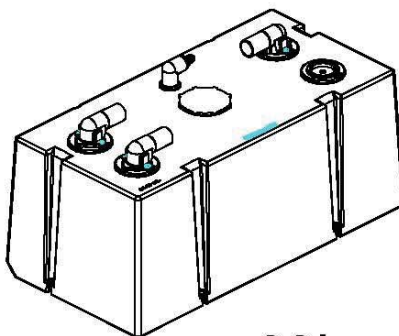

# PARTS LIST:

P/N: 600346052  
REV.: 11/08

322601101	HD TANK-EU 42L/11G W/CAP		
322601601	HD TANK-EU 61L/16G W/CAP		
322602301	HD TANK-EU 88L/23G W/CAP		
322602901	HD TANK-EU 110L/29G W/CAP		
322603601	HD TANK-EU 137L/36G W/CAP		
LITER	ITEM	PART NO.	DESCRIPTION
42 - 61 - 110	1	385311606	KIT, DIPTUBE/ELBOW/SEAL 9-5/8 (INC.2)
88L - 137L	1A	385311607	KIT, DIPTUBE/ELBOW/SEAL11-3/16 (INC.2)
ALL MODELS	2	385311110	KIT, SEALING GROMMET 2"
ALL MODELS	3	385311112	KIT, SEALING GROMMET 3/4"
ALL MODELS	4	385311073	KIT, VENT ELBOW-BARBED (INC. 3)
ALL MODELS	5	KIT, TW CAP ORING REPL	
ALL MODELS	6	385250020	KIT, 4010 TANK CAP/O'RING (INC. 5)
ALL MODELS	7	385311608	KIT, INLET ELBOW (1PC)(INC.2)
ALL MODELS	8	313255247	TANKSAVER 1-1/2" (INC. 2)

## MODELS

42L

61L

88L

110L

137 L