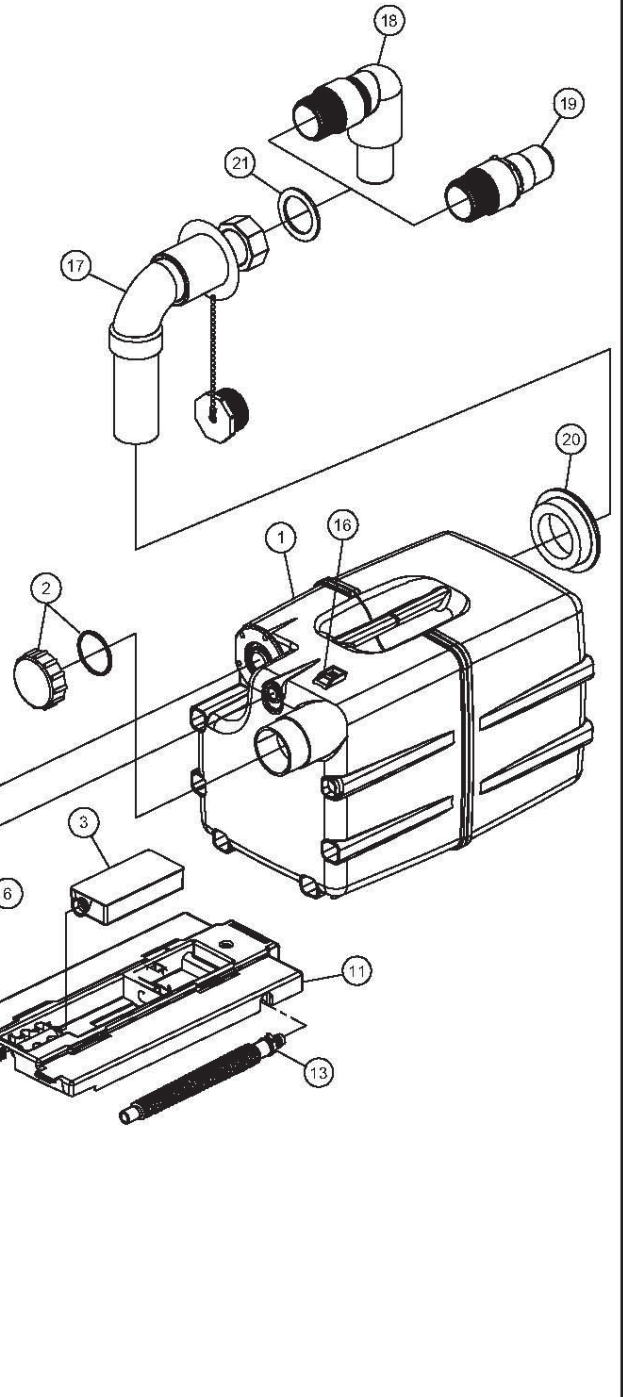

PARTS LIST: CVT MARINE 326002520 & 326002521

ITEM	PART NO.	DESCRIPTION
1	385311182	HOLDING TANK (INCLUDES ITEM 2 ,16,17,20,21)
2	385311181	CAP AND SEAL
3	385311183	VENT FILTER
4	385311184	O'RING KIT
5	385311185	SNAP ACTION SWITCH
6	385311186	CIRCUIT BOARD
7	385311187	VACUUM SWITCH ASSY.
8	385311188	PUMP REBUILD KIT
9	385311189	COMPLETE AIR PUMP BODY (INCLUDES ITEM 8)
10	385311190	MOTOR
11	385311191	BASE TRACK
12	385311192	INLET ELBOW
13	385311194	CORRUGATED HOSE KIT
14	385311198	COMP. DOCKING UNIT (INC. ITEMS 4 -10 & 15,16)
15	385311196	PUMP BODY COVER
16	385311199	TOP LATCH ASSEMBLY
17	385311243	KIT, DIPTUBE ASSY-CVT (INC. ITEM 21)
18	385311244	KIT, DISCHARGE ELBOW-CVT (INC. ITEM 21)
19	385311245	KIT, DISCHARGE STR'T FIT-CVT (INC. ITEM 21)
20	385311110	KIT, SEALING GROMMET 2"
21	385311233	KIT, SLIP SEAL 1-1/2" REPL
22	385311442	KIT, VT4500 ECCENTRIC KIT
23	385311193	KIT, CVT INLET STRAIGHT