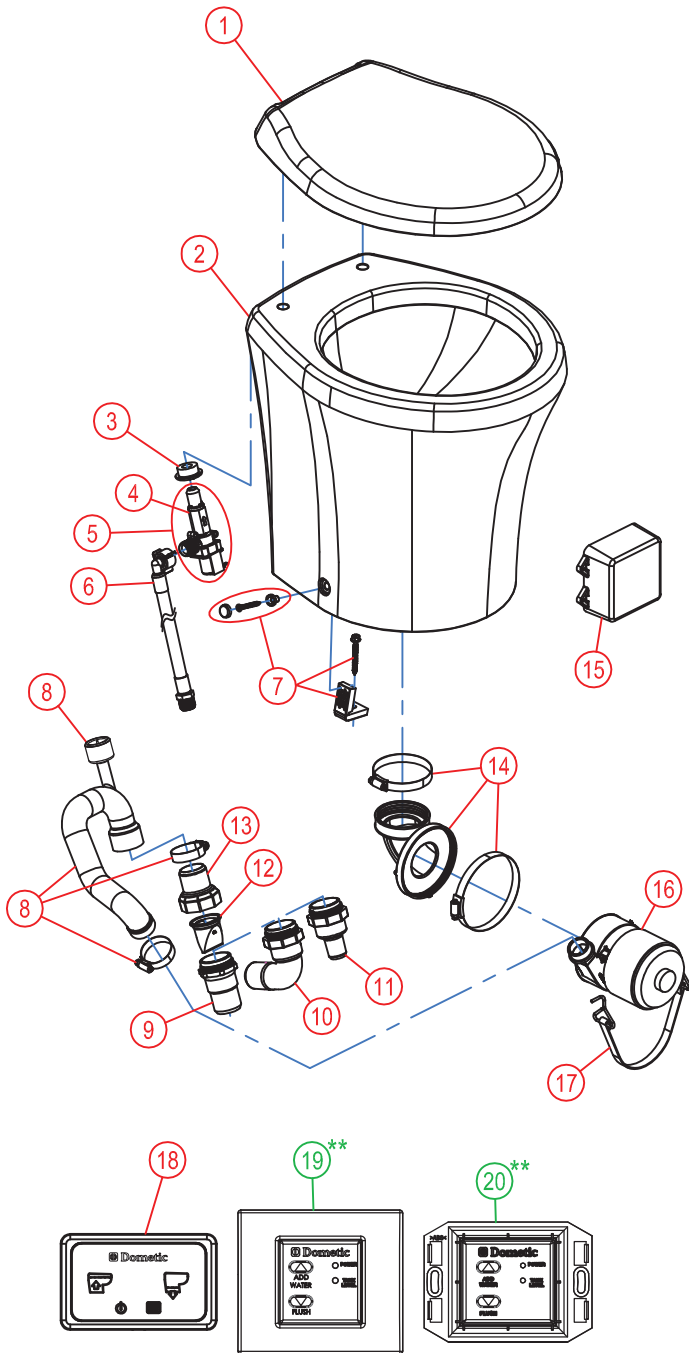

PARTS LIST: 8900 TALL SERIES

ITEM	PART NUMBER & DESCRIPTION
1	385311618 SEAT/COVER SLOW CLOSE - WHITE
	385311619 SEAT/COVER SLOW CLOSE - BONE
	385311694 SEAT/COVER WOOD - WHITE
	385311695 SEAT/COVER WOOD - BONE
2	385880078 8900 TALL SERIES BOWL KIT - WHITE
	385880079 8900 TALL SERIES BOWL KIT - BONE
3	385311164 1/2" SEALING GROMMET
4	385880073 CHECKVALVE REPLACEMENT
5	385880074 WATER VALVE KIT - 12VDC
	385880075 WATER VALVE KIT - 24VDC **INCLUDES ITEM 3 & 4.
6	385311547 WATER SUPPLY HOSE REPLACEMENT
7	385311463 BOWL MOUNTING HARDWARE KIT
8	385311778 DISCHARGE TUBE - TALL SERIES **INCLUDES ANTI-SIPHON.
9	385311315 1-1/2" VALVE ADAPTER
10	385880071 1-1/2" VALVE ADAPTER ELBOW
11	385880072 1" VALVE ADAPTER
12	385311620 1-1/2" CHECK VALVE
13	385880070 DISCHARGE TUBE VALVE ADAPTER
14	385880067 BOWL OUTLET ELBOW
15	385880085 CONTROL MODULE 12/24VDC (DBL)
16	385880068 MOTOR/MACERATOR ASSY - 12VDC
	385880069 MOTOR/MACERATOR ASSY - 24VDC
17	385880083 MOTOR/MAC MOUNTING STRAP
18	313600021 DOMETIC TOUCHPAD FLUSH SWITCH - WHITE
	313600022 DOMETIC TOUCHPAD FLUSH SWITCH - BLACK
19**	313409010 DOMETIC FLUSH CONTROL-STD GRAY
	313409020 DOMETIC FLUSH CONTROL- STD WHITE
20**	313409030 DOMETIC FLUSH CONTROL-PLAYBUS GRAY
NOT SHOWN	385880082 DOMETIC TOUCHPAD FLUSH SWITCH CABLE
NOT SHOWN	385880081 VIMAR/GEWISS FLUSH SWITCH WIRE HARNESS

** ITEMS 19 & 20:
ARE OPTIONAL ACCESSORIES SOLD SEPARATELY & ARE NOT
INCLUDED OR PROVIDED WITH EVERY MODEL.