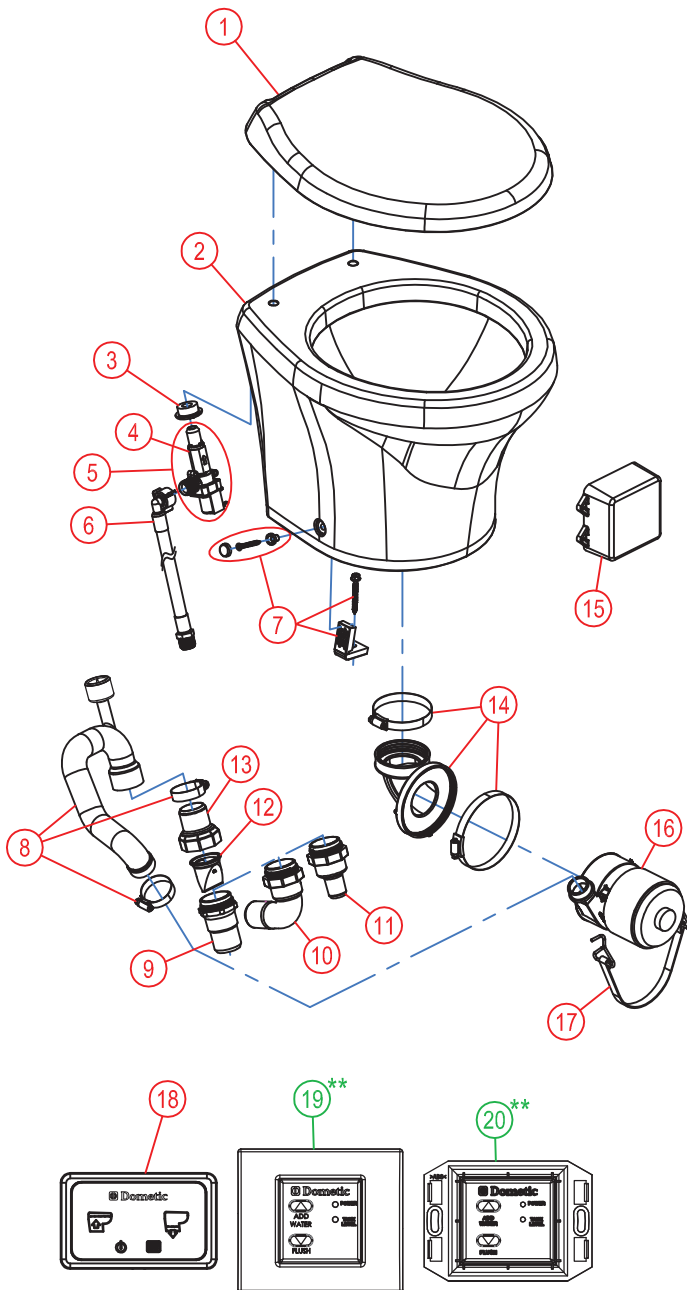

PARTS LIST: 8900 LOW-PROFILE SERIES

| ITEM | PART NUMBER & DESCRIPTION |
|-----------|---|
| 1 | 385311618 SEAT/COVER SLOW CLOSE - WHITE |
| | 385311619 SEAT/COVER SLOW CLOSE - BONE |
| | 385311694 SEAT/COVER WOOD - WHITE |
| | 385311695 SEAT/COVER WOOD - BONE |
| 2 | 385880076 8900 SHORT SERIES BOWL KIT - WHITE |
| | 385880077 8900 SHORT SERIES BOWL KIT - BONE |
| 3 | 385311164 1/2" SEALING GROMMET |
| 4 | 385880073 CHECKVALVE REPLACEMENT |
| 5 | 385880074 WATER VALVE KIT - 12VDC |
| | 385880075 WATER VALVE KIT - 24VDC **INCLUDES ITEM 3 & 4. |
| 6 | 385311547 WATER SUPPLY HOSE REPLACEMENT |
| 7 | 385311463 BOWL MOUNTING HARDWARE KIT |
| 8 | 385880065 DISCHARGE TUBE - SHORT SERIES **INCLUDES ANTI-SIPHON. |
| 9 | 385311315 1-1/2" VALVE ADAPTER |
| 10 | 385880071 1-1/2" VALVE ADAPTER ELBOW |
| 11 | 385880072 1" VALVE ADAPTER |
| 12 | 385311620 1-1/2" CHECK VALVE |
| 13 | 385880070 DISCHARGE TUBE VALVE ADAPTER |
| 14 | 385880067 BOWL OUTLET ELBOW |
| 15 | 385880085 CONTROL MODULE 12/24VDC (DBL) |
| 16 | 385880068 MOTOR/MACERATOR ASSY - 12VDC |
| | 385880069 MOTOR/MACERATOR ASSY - 24VDC |
| 17 | 385880083 MOTOR/MAC MOUNTING STRAP |
| 18 | 313600021 DOMETIC TOUCHPAD FLUSH SWITCH - WHITE |
| | 313600022 DOMETIC TOUCHPAD FLUSH SWITCH - BLACK |
| 19** | 313409010 DOMETIC FLUSH CONTROL-STD GRAY |
| | 313409020 DOMETIC FLUSH CONTROL- STD WHITE |
| 20** | 313409030 DOMETIC FLUSH CONTROL-PLAYBUS GRAY |
| NOT SHOWN | 385880082 DOMETIC TOUCHPAD FLUSH SWITCH CABLE |
| NOT SHOWN | 385880081 VIMAR/GEWISS FLUSH SWITCH WIRE HARNESS |

**** ITEMS 19 & 20:**
ARE OPTIONAL ACCESSORIES SOLD SEPARATELY & ARE NOT INCLUDED OR PROVIDED WITH EVERY MODEL.