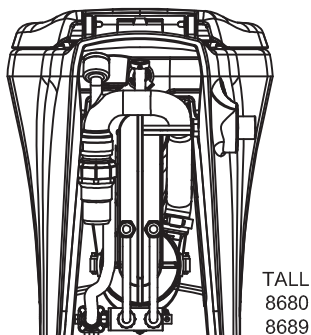

** ITEMS 22 & 23:
ARE OPTIONAL ACCESSORIES SOLD
SEPARATELY & ARE NOT INCLUDED OR
PROVIDED WITH EVERY MODEL.

Dometic Corporation - Sanitation Systems
13128 State Rt. 226, P.O. Box 38
Big Prairie, OH 44611-0038 USA
Telephone: 330-439-5550
Fax: 330-496-3097
Email: sealand@dometicusa.com