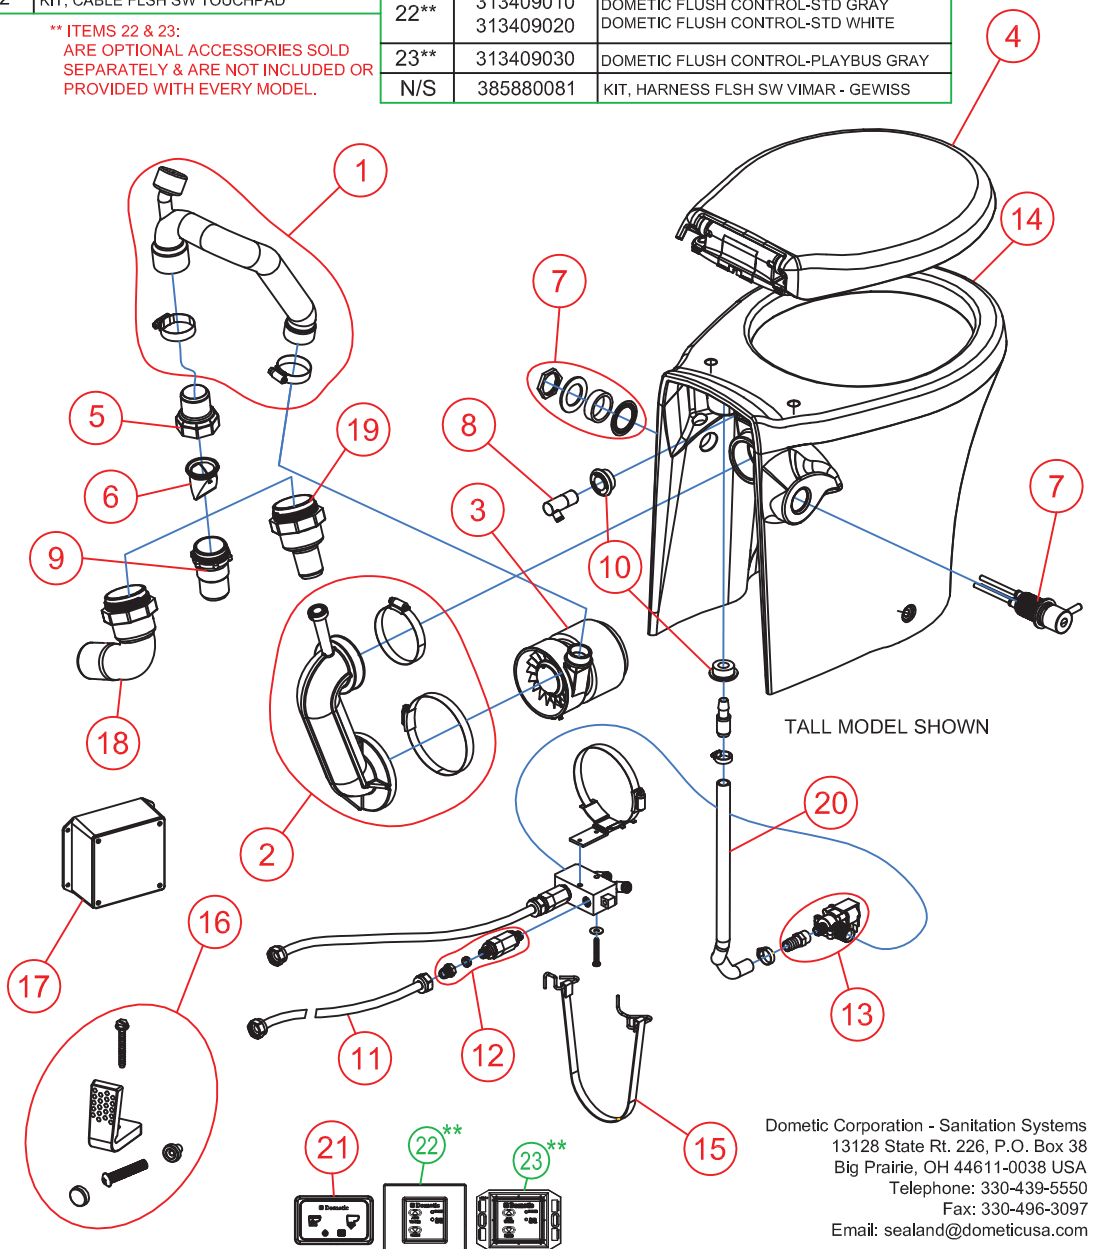

# PARTS LIST: 8600 SERIES WITH BIDET

ITEM	PART NO.	DESCRIPTION	ITEM	PART NO.	DESCRIPTION
1	385880065	KIT, TUBE OUTLET SHORT M'FLUSH	12	385311727	KIT, BIDET CHECKVALVE
	385311760	KIT, PUMP OUTLET TUBE-8600	13	385311851	KIT, W'VALVE 12V-8640/49/80/89
2	385880067	KIT, BOWL OUTLET M'FLUSH (SHORT MODEL)		385311852	KIT, W'VALVE 24V-8640/49/80/89
	385311761	KIT, BOWL OUTLET TUBE- (TALL MODEL)	14	385311853	KIT, BOWL SHORT 864086/49-WHT
3	385880068	KIT, MOTOR ASSEMBLY 12VDC M'FLUSH		385311854	KIT, BOWL TALL 8680/8689-WHT
	385880069	KIT, MOTOR ASSEMBLY 24VDC M'FLUSH	15	385880083	KIT, STRAP MOTOR M'FLUSH
4	385311618	KIT, SEAT/CVR SLOW-CLOSE/WHT		385311762	KIT, MOTOR SUPT STRAP-26"
5	385880070	KIT, ADAPTER M'FLUSH	16	385311463	KIT, 4800 CHINA MTG
6	385311620	KIT, DB VALVE 1-1/2"-BLACK (1)	17	385880085	KIT, CONTROL MOD-8600
7	385311721	KIT, BIDET FLUSH VALVE	18	385880071	KIT, 1-1/2" OUTLET EL-M'FLUSH
8	385311722	KIT, BIDET NOZEL	19	385880072	KIT, 1" OUTLET FITTING-M'FLUSH
9	385311315	KIT, NIPPLE-RH THREADS 1-1/2"	20	385345377	KIT, SUPPLY HOSE-WHITE
10	385311164	KIT, SEALING GROMMET 1/2"	21	313600021	DOMETIC TOUCHPAD FLUSH SWITCH-WHITE
11	385311018	KIT, PLUG-IN SUPPLY HOSE		313600022	DOMETIC TOUCHPAD FLUSH SWITCH-BONE
N/S	385880082	KIT, CABLE FLSH SW TOUCHPAD	22**	313409010	DOMETIC FLUSH CONTROL-STD GRAY
				313409020	DOMETIC FLUSH CONTROL-STD WHITE
			23**	313409030	DOMETIC FLUSH CONTROL-PLAYBUS GRAY
			N/S	385880081	KIT, HARNESS FLSH SW VIMAR - GEWISS

\*\* ITEMS 22 & 23:  
ARE OPTIONAL ACCESSORIES SOLD  
SEPARATELY & ARE NOT INCLUDED OR  
PROVIDED WITH EVERY MODEL.

Dometic Corporation - Sanitation Systems  
13128 State Rt. 226, P.O. Box 38  
Big Prairie, OH 44611-0038 USA  
Telephone: 330-439-5550  
Fax: 330-496-3097  
Email: sealand@dometicusa.com