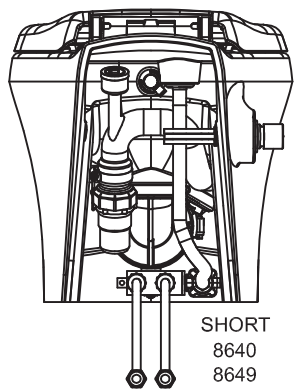

** ITEMS 22 & 23:
ARE OPTIONAL ACCESSORIES SOLD
SEPARATELY & ARE NOT INCLUDED OR
PROVIDED WITH EVERY MODEL.

Dometic Corporation - Sanitation Systems
13128 State Rt. 226, P.O. Box 38
Big Prairie, OH 44611-0038 USA
Telephone: 330-439-5550
Fax: 330-496-3097
Email: sealand@dometicusa.com