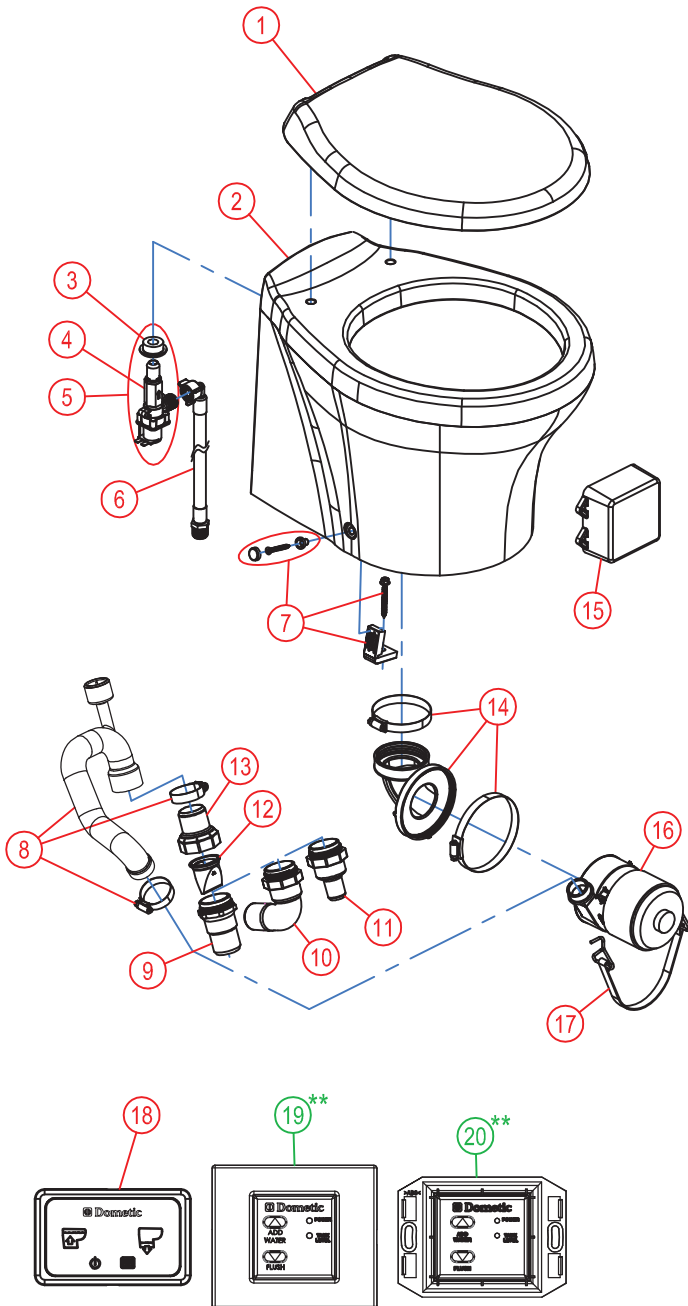

PARTS LIST: 8600 LOW PROFILE SERIES

ITEM	PART NUMBER & DESCRIPTION
1	385311618 SEAT/COVER SLOW CLOSE - WHITE 385311619 SEAT/COVER SLOW CLOSE - BONE
2	385311768 8600 SHORT SERIES BOWL KIT - WHITE 385311769 8600 SHORT SERIES BOWL KIT - BONE
3	385311164 1/2" SEALING GROMMET
4	385880073 CHECKVALVE REPLACEMENT
5	385880074 WATER VALVE KIT - 12VDC 385880075 WATER VALVE KIT - 24VDC **INCLUDES ITEM 3 & 4.
6	385311547 WATER SUPPLY HOSE REPLACEMENT
7	385311463 BOWL MOUNTING HARDWARE KIT
8	385880065 DISCHARGE TUBE - SHORT SERIES **INCLUDES ANTISIPHON VALVE.
9	385311315 1-1/2" VALVE ADAPTER
10	385880071 1-1/2" VALVE ADAPTER ELBOW
11	385880072 1" VALVE ADAPTER
12	385311620 1-1/2" CHECK VALVE
13	385880070 DISCHARGE TUBE VALVE ADAPTER
14	385880067 BOWL OUTLET ELBOW
15	385880085 CONTROL MODULE 12/24VDC (DBL)
16	385880068 MOTOR/MACERATOR ASSY - 12VDC 385880069 MOTOR/MACERATOR ASSY - 24VDC
17	385880083 MOTOR/MAC MOUNTING STRAP
18	313600021 DOMETIC TOUCHPAD FLUSH SWITCH - WHITE 313600022 DOMETIC TOUCHPAD FLUSH SWITCH - BLACK
19**	313409010 DOMETIC FLUSH CONTROL-STD GRAY 313409020 DOMETIC FLUSH CONTROL- STD WHITE
20**	313409030 DOMETIC FLUSH CONTROL-PLAYBUS GRAY
NOT SHOWN	385880082 DOMETIC TOUCHPAD FLUSH SWITCH CABLE
NOT SHOWN	385880081 VIMAR/GEWISS FLUSH SWITCH WIRE HARNESS

** ITEMS 19 & 20:
ARE OPTIONAL ACCESSORIES SOLD SEPARATELY & ARE NOT
INCLUDED OR PROVIDED WITH EVERY MODEL.