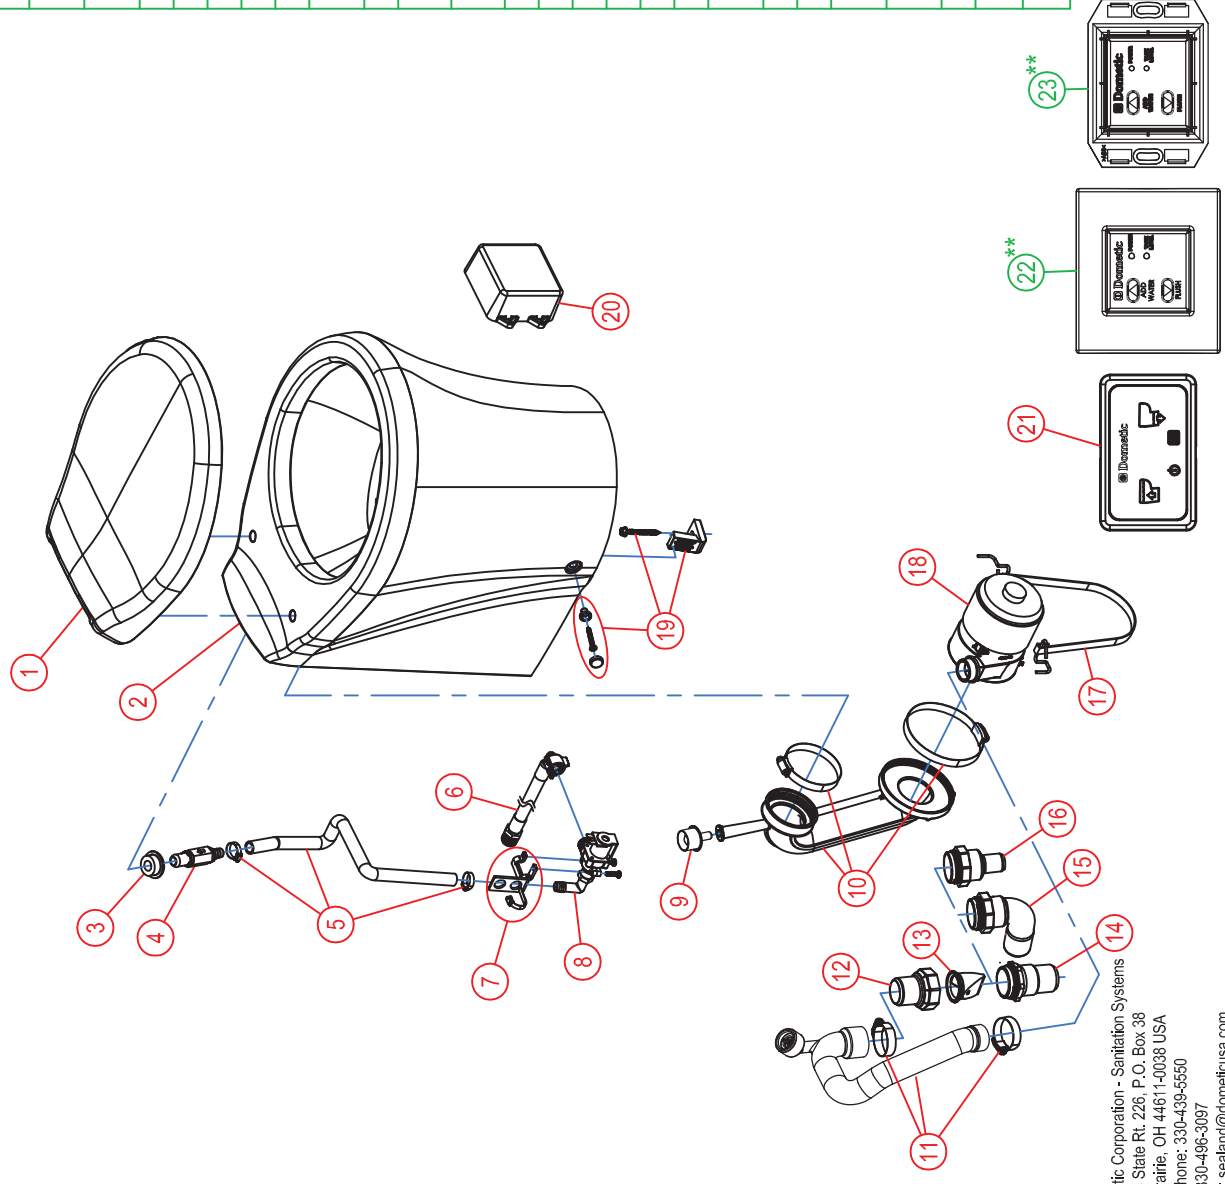

# PARTS LIST: 8600 TALL SERIES

ITEM	PART NUMBER & DESCRIPTION
1	385311618 SEAT/COVER SLOW CLOSE - WHITE 385311383 SEAT/COVER - BONE
2	385311758 8600 TALL SERIES BOWL KIT - WHITE 385311759 8600 TALL SERIES BOWL KIT - BONE
3	385311164 1/2" SEALING GROMMET
4	385311456 CHECKVALVE REPLACEMENT
5	385345277 BOWL WATER SUPPLY HOSE
6	385311547 WATER SUPPLY HOSE REPLACEMENT
7	385311705 WATER VALVE MOUNTING BRACKET KIT
8	385311545 WATER VALVE KIT - 12VDC 385311546 WATER VALVE KIT - 24VDC
9	385312013 BOWL OUTLET TUBE FLAPPER VALVE
10	385311761 BOWL OUTLET TUBE **INCLUDES ITEM 9.
11	385311760 DISCHARGE TUBE - 8600 TALL SERIES **INCLUDES ANTISIPHON VALVE.
12	385311070 DISCHARGE TUBE VALVE ADAPTER
13	385311620 1-1/2" CHECK VALVE
14	385311315 1-1/2" VALVE ADAPTER
15	385880071 1-1/2" VALVE ADAPTER ELBOW
16	385880072 1" VALVE ADAPTER
17	385311762 MOTOR/MAC MOUNTING STRAP
18	385880068 MOTOR/MACERATOR ASSY - 12VDC 385880069 MOTOR/MACERATOR ASSY - 24VDC
19	385311463 BOWL MOUNTING HARDWARE KIT
20	385311875 CONTROL MODULE 12/24VDC (DBH)
21	313600021 DOMETIC TOUCHPAD FLUSH SWITCH - WHITE 313600022 DOMETIC TOUCHPAD FLUSH SWITCH - BLACK
22**	313409010 DOMETIC FLUSH CONTROL-STD GRAY 313409020 DOMETIC FLUSH CONTROL- STD WHITE
23**	313409030 DOMETIC FLUSH CONTROL-PLAYBUS GRAY
NOT SHOWN	385880082 DOMETIC TOUCHPAD FLUSH SWITCH CABLE
NOT SHOWN	385880081 VIMAR/GEWISS FLUSH SWITCH WIRE HARNESS

**\*\* ITEMS 22 & 23:  
ARE OPTIONAL ACCESSORIES SOLD SEPARATELY & ARE NOT  
INCLUDED OR PROVIDED WITH EVERY MODEL.**

Domestic Corporation - Sanitation Systems  
13128 Slate Rt. 226, P.O. Box 38  
Big Prairie, OH 44611-0038 USA  
Telephone: 330-439-5550  
Fax: 330-496-3097  
Email: sealand@domesticusa.com