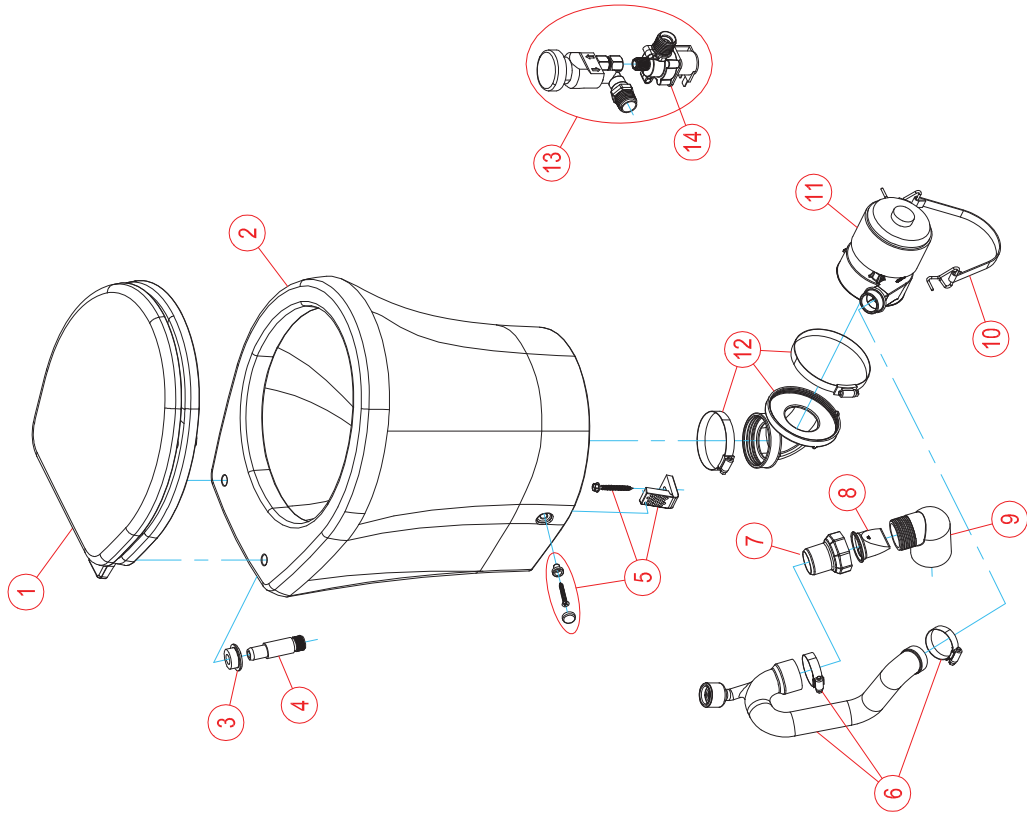

PARTS LIST: 8100 TALL SERIES / 304810101

ITEM	PART NUMBER & DESCRIPTION
1	385311694 SEAT/COVER WOOD - WHITE
2	385880078 8900/8100 TALL SERIES BOWL KIT-WHITE
3	385311164 1/2" SEALING GROMMET
4	385311879 BOWL SUPPLY FITTING **INCLUDES ITEM 3.
5	385311463 BOWL MOUNTING HARDWARE KIT
6	385311778 DISCHARGE TUBE - TALL SERIES **INCLUDES ANTI-SIPHON VALVE.
7	385880070 DISCHARGE TUBE VALVE ADAPTER
8	385311620 1-1/2" CHECK VALVE
9	385311880 1-1/2" MPT x SLIP ELBOW
10	385880083 MOTOR/MAC MOUNTING STRAP
11	385880068 MOTOR/MACERATOR ASSY - 12VDC
12	385880067 BOWL OUTLET ELBOW
13	385311881 REMOTE MOUNTED WATER VALVE / VACUUM BREAKER ASSY ** INCLUDES ITEMS 15.
14	385311882 WATER WATER KIT - 12VDC
15	313002310 DTM01 PANEL
16	385311702 8100 FLUSH SWITCH / WATER LEVEL CONTROL

Domestic Corporation - Sanitation Systems
13128 Slate Rt. 226, P.O. Box 38
Big Prairie, OH 44611-0038 USA
Telephone: 330-496-3211
Fax: 330-496-3097
Email: sealand@domesticusa.com