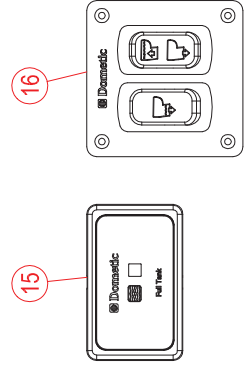

PARTS LIST: 8100 TALL SERIES / 304810101

ITEM	PART NUMBER & DESCRIPTION
1	385311694 SEAT/COVER WOOD - WHITE
2	385880078 8900/8100 TALL SERIES BOWL KIT-WHITE
3	385311164 1/2" SEALING GROMMET
4	385311879 BOWL SUPPLY FITTING **INCLUDES ITEM 3.
5	385311463 BOWL MOUNTING HARDWARE KIT
6	385311778 DISCHARGE TUBE - TALL SERIES **INCLUDES ANTI-SIPHON VALVE.
7	385880070 DISCHARGE TUBE VALVE ADAPTER
8	385311620 1-1/2" CHECK VALVE
9	385311880 1-1/2" MPT x SLIP ELBOW
10	385880083 MOTOR/MAC MOUNTING STRAP
11	385880068 MOTOR/MACERATOR ASSY - 12VDC
12	385880067 BOWL OUTLET ELBOW
13	385311881 REMOTE MOUNTED WATER VALVE / VACUUM BREAKER ASSY ** INCLUDES ITEMS 15.
14	385311882 WATER WATER KIT - 12VDC
15	313002310 DTM01 PANEL
16	385311702 8100 FLUSH SWITCH / WATER LEVEL CONTROL