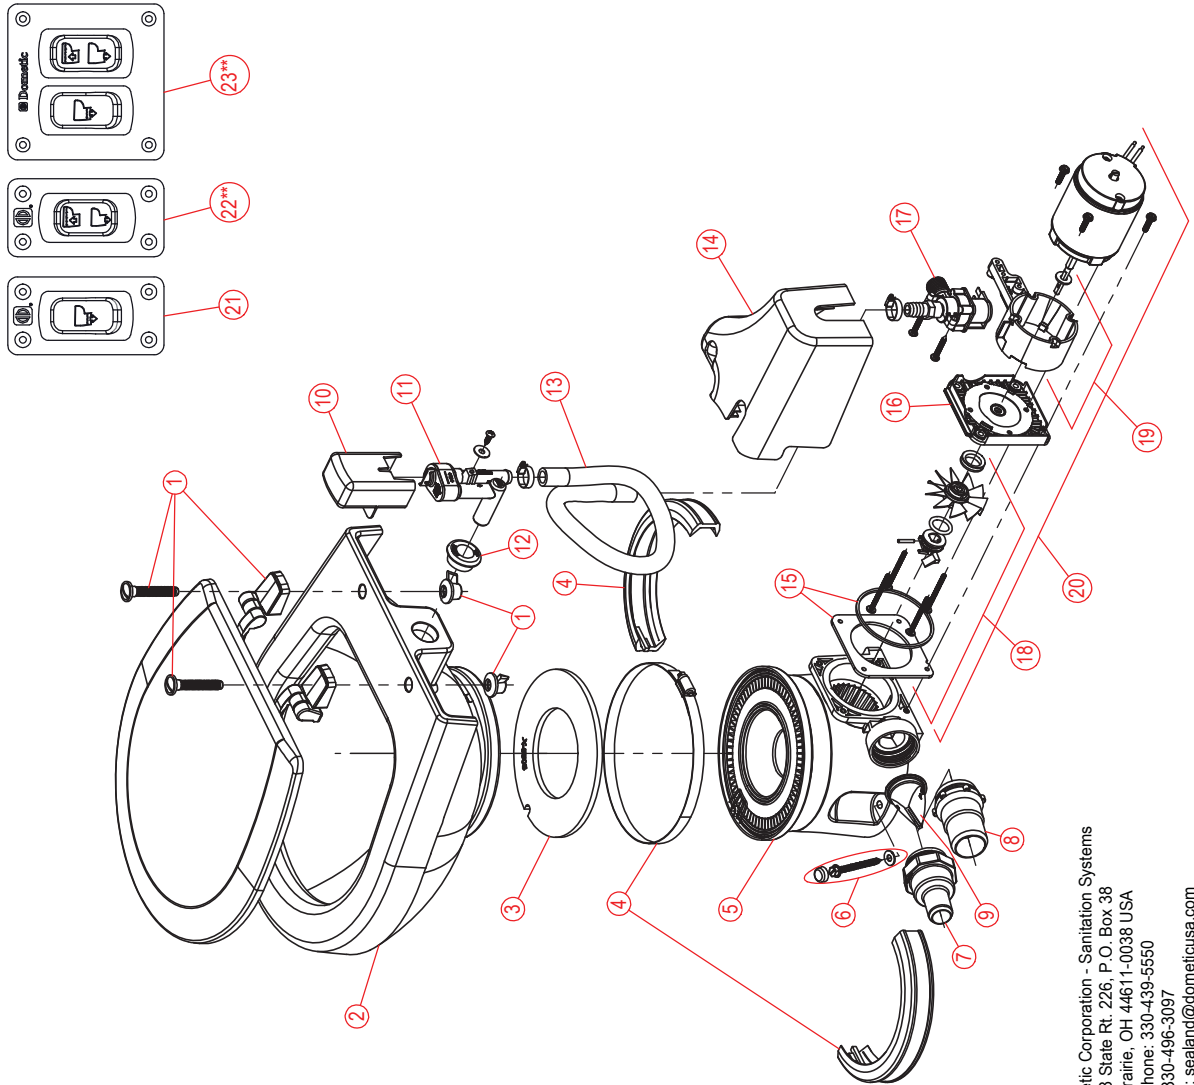

PARTS LIST: ORBIT 7220 STANDARD VERSION

ITEM	PART NUMBER & DESCRIPTION
1	385344436 - SEAT/COVER - WHITE 385344437 - SEAT/COVER - BONE **Includes Mounting Hardware.
2	385310676 - BOWL KIT - WHITE 385310781 - BOWL KIT - BONE
3	385311979 - BOWL SEAL
4	385310025 - BOWL/BASE CLAMP KIT - WHITE 385310048 - BOWL/BASE CLAMP KIT - BONE
5	385311980 - BASE KIT - WHITE 385311981 - BASE KIT - BONE
6	385310679 - MOUNTING HARDWARE
7	385880072 - 1" VALVE ADAPTER
8	385311315 - 1-1/2" VALVE ADAPTER
9	385311620 - 1-1/2" CHECK VALVE
10	385310696 - VACUUM BREAKER COVER - WHITE 385310782 - VACUUM BREAKER COVER - BONE **Includes Mounting Hardware.
11	385310687 - VACUUM BREAKER REPLACEMENT **Includes Item 12.
12	385311164 - 1/2" SEALING GROMMET
13	385312020 - BOWL SUPPLY HOSE KIT - FRESH WATER **Includes Clamps.
14	385311985 - 7000 SERIES PUMP/MOTOR COVER - WHITE 385311986 - 7000 SERIES PUMP/MOTOR COVER - BONE
15	385312033 - FLANGE GASKET REPLACEMENT KIT
16	385311987 - MOTOR MOUNTING PLATE **Includes all Pump Seals & Mounting Hardware.
17	385311851 - WATER VALVE KIT - 12vdc 385311852 - WATER VALVE KIT - 24vdc **Includes mounting screws & clamps.
18	385311988 - MACERATOR BLADE REBUILD KIT **Includes Mounting Hardware.
19	385311992 - WATER VALVE MOUNTING SPACER KIT **Includes all Pump Seals.
20	385311995 - PUMP/MOTOR 12V REPLACEMENT-COMPLETIE 385311996 - PUMP/MOTOR 24V REPLACEMENT-COMPLETIE **Includes Items 15-18 & Clamps.
21	385311997 - DFS-1F FLUSH SWITCH PANEL **Includes Mounting Screws.
22**	385311998 - DFS-2F FLUSH SWITCH PANEL **Optional. Only Provided with 7120INT & 7220INT Models.
23**	385311702 - DFST FLUSH SWITCH PANEL **Optional. not Provided with all Models.

Dometic Corporation - Sanitation Systems
 13128 State Rt. 226, P.O. Box 38
 Big Prairie, OH 44611-0038 USA
 Telephone: 330-439-5550
 Fax: 330-496-3097
 Email: sealand@dometicusa.com