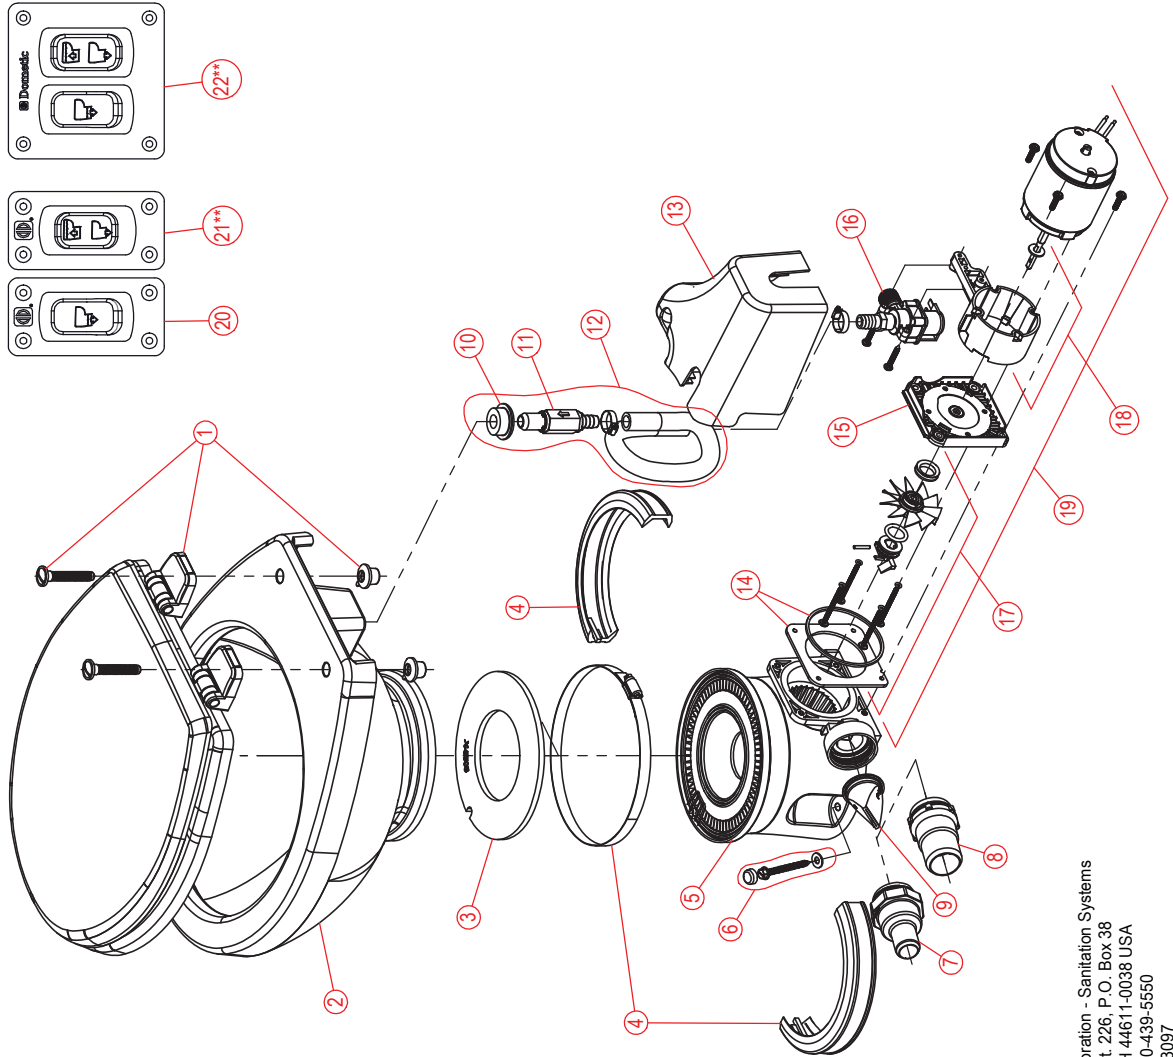

PARTS LIST: ORBIT 7120 STANDARD VERSION

| ITEM | PART NUMBER & DESCRIPTION |
|------|--|
| 1 | 385343829 - SEAT/COVER - WHITE 385343831 - SEAT/COVER - BONE **Includes Mounting Hardware. |
| 2 | 385311079 - BOWL KIT - WHITE 385311080 - BOWL KIT - BONE |
| 3 | 385311979 - BOWL SEAL |
| 4 | 385310025 - BOWL/BASE CLAMP KIT - WHITE 385310048 - BOWL/BASE CLAMP KIT - BONE |
| 5 | 385311980 - BASE KIT - WHITE 385311981 - BASE KIT - BONE |
| 6 | 385310679 - MOUNTING HARDWARE |
| 7 | 385880072 - 1" VALVE ADAPTER |
| 8 | 385311315 - 1-1/2" VALVE ADAPTER |
| 9 | 385311620 - 1-1/2" CHECK VALVE |
| 10 | 385311664 - 1/2" SEALING GROMMET |
| 11 | 385311456 - BARBED CHECK VALVE REPLACEMENT **Includes Item 10. |
| 12 | 385311984 - BOWL SUPPLY HOSE KIT - FRESH WATER **Includes Items 10, 11 & Clamps. |
| 13 | 385311985 - 7000 SERIES PUMP/MOTOR COVER - WHITE 385311986 - 7000 SERIES PUMP/MOTOR COVER - BONE |
| 14 | 385312033 - FLANGE GASKET REPLACEMENT KIT |
| 15 | 38311987 - MOTOR MOUNTING PLATE **Includes all Pump Seals & Mounting Hardware. |
| 16 | 385311851 - WATER VALVE KIT - 12vdc 385311852 - WATER VALVE KIT - 24vdc **Includes Mounting Screws & Clamps. |
| 17 | 385311988 - MACERATOR BLADE REBUILD KIT **Includes Mounting Hardware. |
| 18 | 385311992 - WATER VALVE MOUNTING SPACER KIT **Includes all Pump Seals. |
| 19 | 385311995 - PUMP/MOTOR 12v REPLACEMENT-COMLETE 385311996 - PUMP/MOTOR 24v REPLACEMENT-COMLETE **Includes Items 14-17 & Clamps. |
| 20 | 385311997 - DFS-1F FLUSH SWITCH PANEL **Includes Mounting Screws. |
| 21** | 385311998 - DFS-2F FLUSH SWITCH PANEL **Optional; Only Provided with 7120INT & 7220INT Models |
| 22** | 385311702 - DFST FLUSH SWITCH PANEL **Optional; not Provided with all Models. |

Dometic Corporation - Sanitation Systems
13128 State Rt. 226, P.O. Box 38
Big Prairie, OH 44611-0038 USA
Telephone: 330-439-5550
Fax: 330-496-3097
E-mail: sealand@dometicusa.com