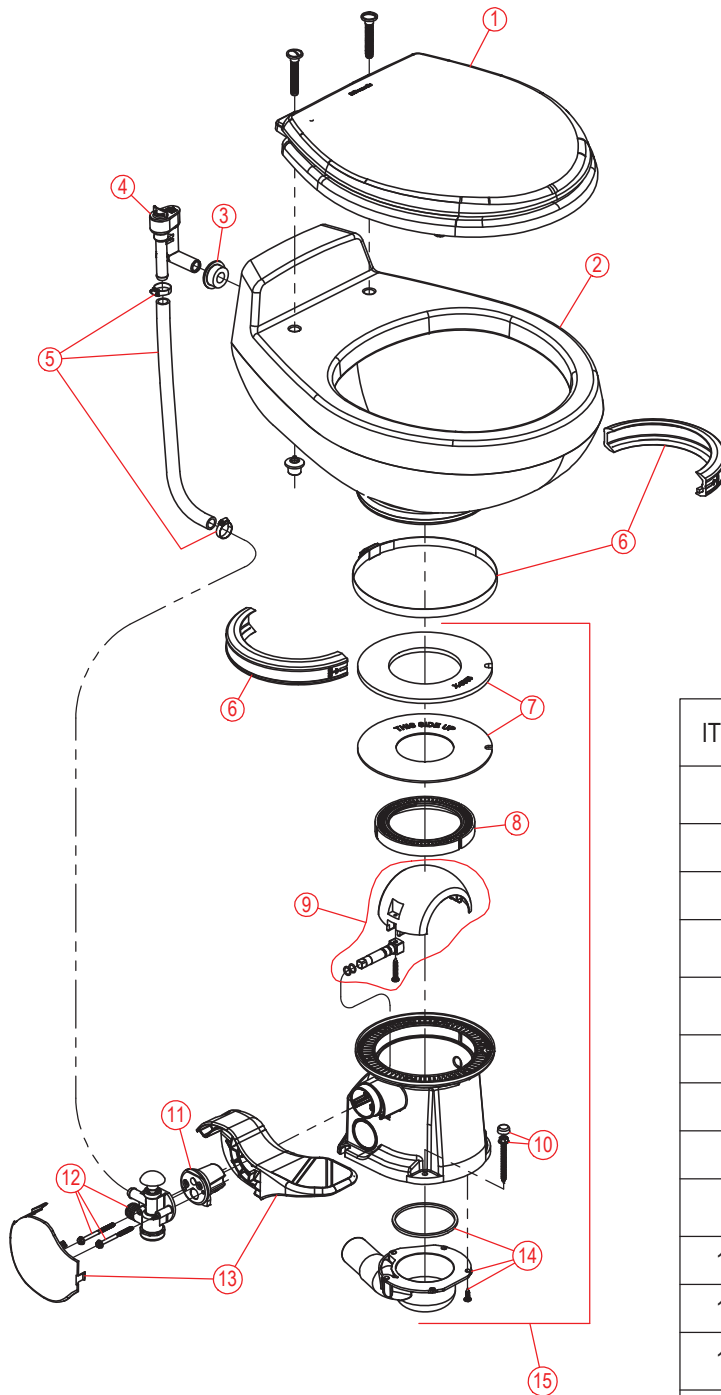

PARTS LIST: 568 SERIES

ITEM	PART NUMBER & DESCRIPTION
1	385311831 - SEAT/COVER - BONE **Includes Mounting Hardware.
2	385310740 - CHINA BOWL KIT - BONE
3	385311164 - 1/2" SEALING GROMMET
4	385310687 - VACUUM BREAKER REPLACEMENT **Includes Item 3.
5	385345377 - BOWL WATER SUPPLY HOSE **Includes Hose Clamps.
6	385310048 - BOWL/BASE CLAMP KIT - BONE
7	385311462 - FLUSH BALL SEAL REPLACEMENT KIT
8	385311292 - BASE FLUSH BALL RING KIT
9	385310954 - FLUSH BALL / SHAFT (BRASS) KIT **Includes Item 11.
10	385310785 - MOUNTING HARDWARE - BONE
11	385310683 - SPRING CARTRIDGE KIT
12	385314349 - WATER VALVE KIT **Includes Mounting Screws.
13	385310786 - FLUSH PEDAL KIT - BONE **Includes Item 11.
14	385310680 - DISCHARGE KIT - '47/'48 SERIES **Includes Seal & Mounting Screws.
15	385310784 - 148 SERIES BASE KIT - BONE **Includes Items 7 - 14.