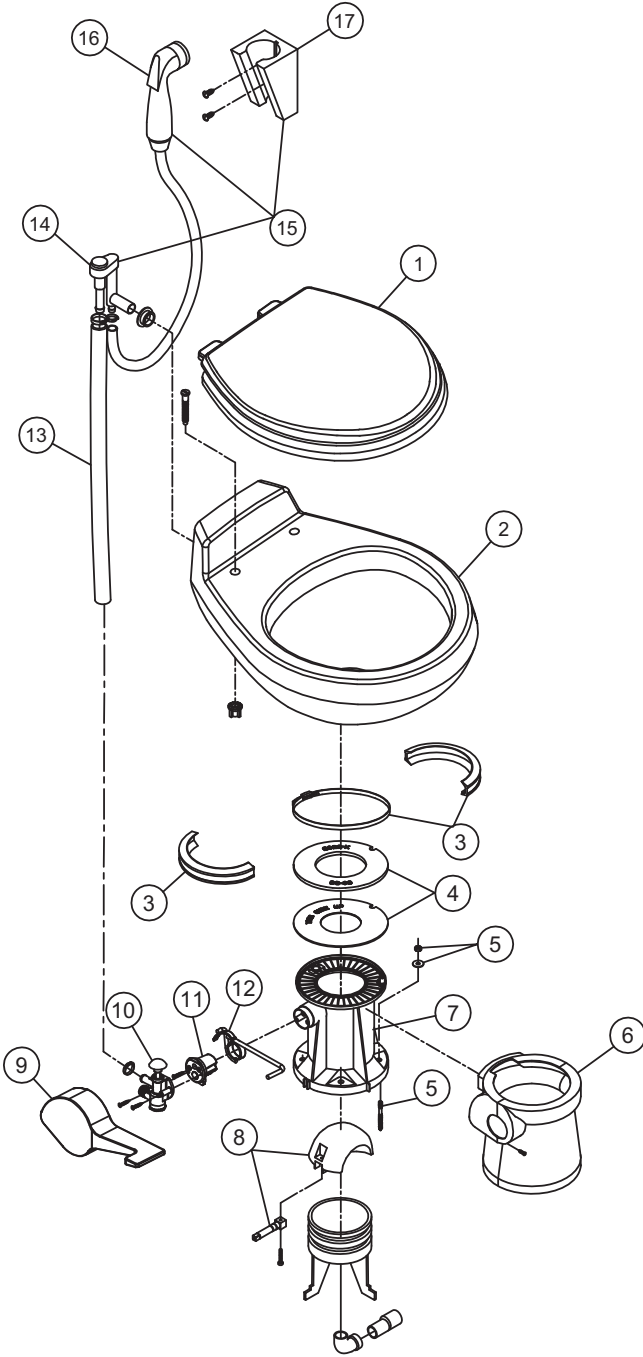

PARTS LIST: 547+

ITEM	PART NO.	DESCRIPTION
1	385343829	KIT, SEAT-CV'R 500+ - WHITE
	385343831	KIT, SEAT-CV'R 500+ - BONE
	385343897	KIT, SEAT-CV'R 500+ - PLAT
	385343901	KIT, SEAT-CV'R 500+ - EBONY
2	385310739	CHINA BOWL KIT, WHITE
	385310740	CHINA BOWL KIT, BONE
	385310741	CHINA BOWL KIT, PLATINUM
	385310742	CHINA BOWL KIT, EBONY
3	385310048	BAND AND HALF CLAMP, KIT
4	385311462	SEAL REPLACEMENT , KIT
5	385316323	MOUNTING HARDWARE
6	385310674	PEDESTAL COVER KIT , WHITE
	385310613	PEDESTAL COVER KIT , BONE
	385310745	PEDESTAL COVER KIT , PLATINUM
	385310746	PEDESTAL COVER KIT , EBONY
7	385310665	BASE KIT, WHITE (inc items 3-12)
	385310614	BASE KIT, BONE (inc items 3-12)
	385310748	BASE KIT, PLATINUM (inc items 3-12)
	385310749	BASE KIT, EBONY (inc items 3-12)
8	385318162	KIT,BALL,SHAFT & CART, WHITE(inc. item 11)
	385310177	KIT,BALL,SHAFT & CART, EBONY(inc. item 11)
9	385310114	PEDAL COVER, WHITE
	385310115	PEDAL COVER, BONE
	385310116	PEDAL COVER, PLATINUM
	385310175	PEDAL COVER, EBONY
10	385314349	WATER VALVE, KIT
11	385236096	SPRING CARTRIDGE, KIT
12	385310578	PEDAL, CARTRIDGE, KIT (inc. item 11)
13	385340177	HOSE, SUPPLY - BONE, EBONY, PLAT
	385345377	HOSE, SUPPLY - WHITE
14	385316906	VACUUM BREAKER, KIT - WITHOUT SPRAY
	385230335	VACUUM BREAKER, KIT - WITH SPRAY
15	385319056	VACUUM BREAKER,SPRAY & BRACKET,CHRM
	385319057	VACUUM BREAKER,SPRAY & BRACKET,EBY
16	600340683	HAND SPRAY, WHITE
	600341770	HAND SPRAY, EBONY
17	385311131	BRACKET, HAND SPRAY-CHROME
	385311125	BRACKET, HAND SPRAY EBONY