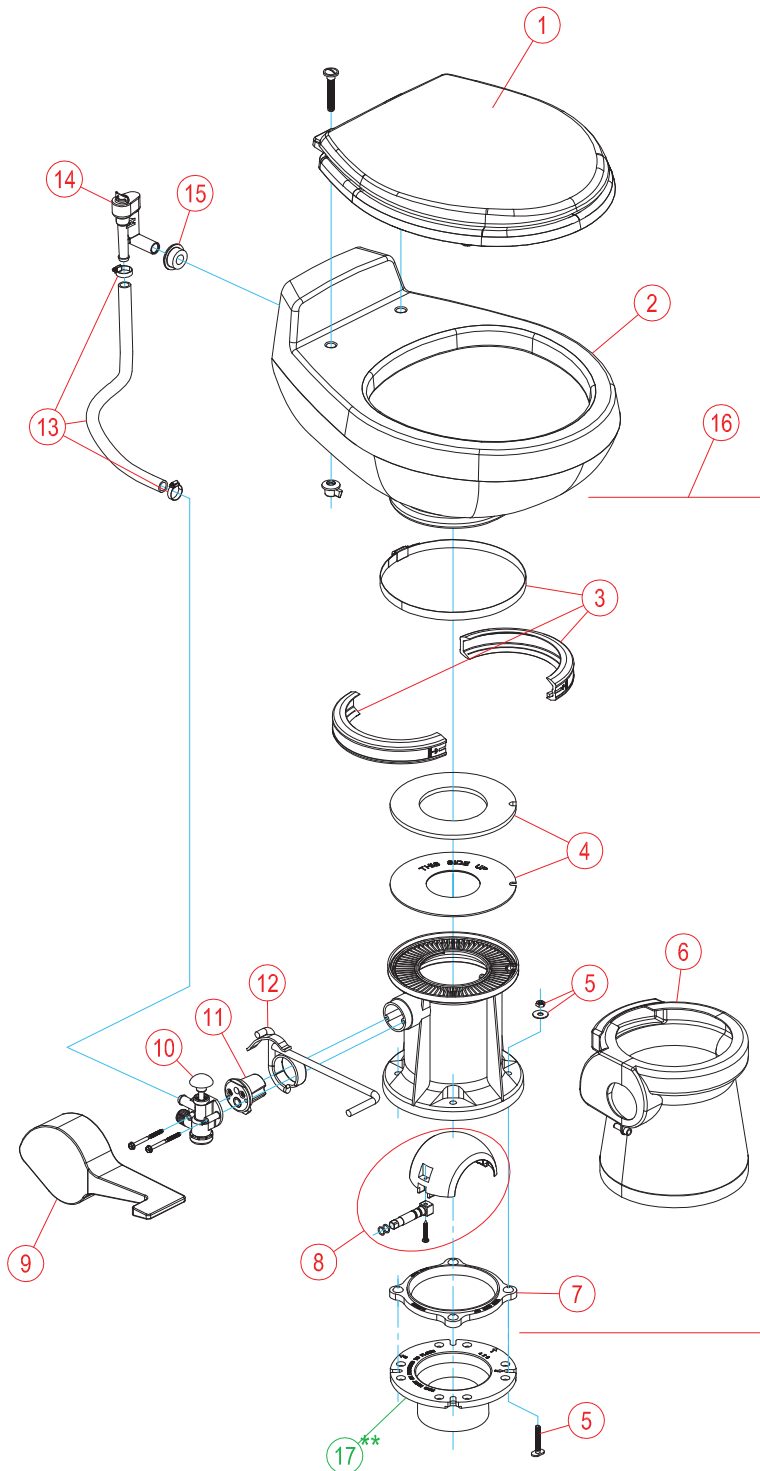

PARTS LIST: 510 PS MODEL SERIES

ITEM	PART NUMBER & DESCRIPTION
1	385343829 SEAT/COVER - WHITE
	385343831 SEAT/COVER - BONE
	385343897 SEAT/COVER - PLATINUM
	385343901 SEAT/COVER - EBONY
2	385310739 CHINA BOWL - WHITE
	385310740 CHINA BOWL - BONE
	385310741 CHINA BOWL - PLATINUM
	385310742 CHINA BOWL - EBONY
3	385310048 BOWL/BASE CLAMP KIT
4	385311462 FLUSH BALL SEAL REPL KIT
5	385310064 MOUNTING HARDWARE
6	385310111 PEDESTAL COVER - WHITE
	385310112 PEDESTAL COVER - BONE
	385310113 PEDESTAL COVER - PLATINUM
	385310173 PEDESTAL COVER - EBONY
7	385310063 FLOOR FLANGE SEAL **INCLUDES ITEM 5.
8	385318162 FLUSH BALL, SHAFT, CARTRIDGE KIT-WHT
	385310177 FLUSH BALL, SHAFT, CARTRIDGE KIT-EBY **INCLUDES ITEM 11.
9	385310114 PEDAL COVER - WHITE
	385310115 PEDAL COVER - BONE
	385310116 PEDAL COVER - PLATINUM
	385310175 PEDAL COVER - EBONY
10	385314349 WATER VALVE KIT
11	385236096 SPRING CARTRIDGE KIT
12	385310578 PEDAL/LEVER & CARTRIDGE KIT **INCLUDES ITEM 11.
13	385340177 BOWL WATER SUPPLY HOSE - WHITE
	385345377 BOWL WATER SUPPLY HOSE - BONE
14	385316906 VACUUM BREAKER KIT **INCLUDES ITEM 15.
15	385311164 1/2" SEALING GROMMET KIT
16	385312000 510PS BASE KIT - WHITE
	385312001 510PS BASE KIT - BONE
	385312002 510PS BASE KIT - PLATINUM
	385312003 510PS BASE KIT - EBONY **INCLUDES ITEMS 3-12.
17**	385345889 3" MPT FLOOR FLANGE
	385345892 3" SOCKET FLOOR FLANGE
	385343765 3" SPIGOT FLOOR FLANGE
	385310961 45° SWIVEL FLOOR FLANGE*
	*MUST BE USED WITH SEAL INCLUDED IN KIT.

** ITEM 17 IS SOLD SEPARATELY; NOT INCLUDED WITH THE TOILET.