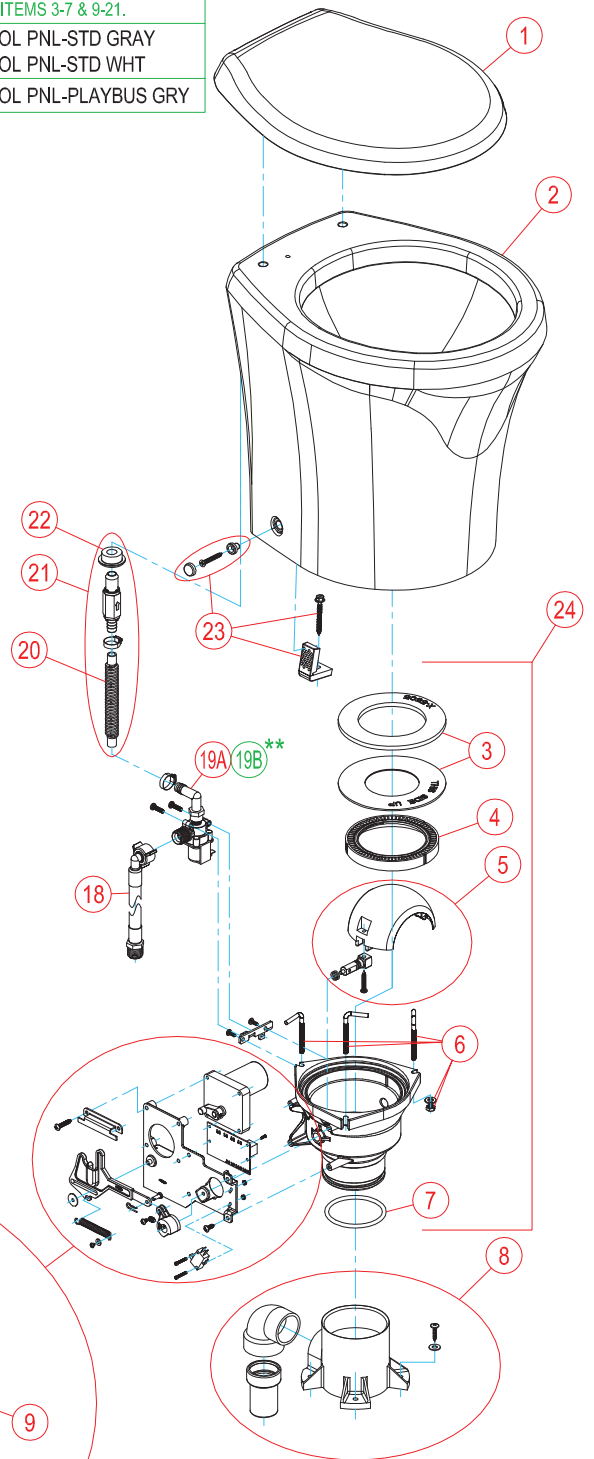

PARTS LIST: 4848 MODEL SERIES

ITEM	PART NUMBER & DESCRIPTION		
1	385311618 SEAT/COVER SLOW-CLOSE - WHITE	24	385311399 '48 PLUG-IN BASE KIT - 12VDC
	385311619 SEAT/COVER SLOW-CLOSE - BONE		385311400 '48 PLUG-IN BASE KIT - 24VDC **INCLUDES ITEMS 3-7 & 9-21.
2	385311380 4800 TALL BOWL KIT - WHITE	25	313408010 VF CONTROL PNL-STD GRAY
	385311381 4800 TALL BOWL KIT - BONE		313408020 VF CONTROL PNL-STD WHT
3	385311009 FLUSH BALL SEAL REPL KIT **INCLUDES ITEMS 6.	26	313408030 VF CONTROL PNL-PLAYBUS GRY
4	385311292 BASE FLUSH BALL RING KIT		
5	385310969 FLUSH BALL/SHAFT REPL KIT		
6	385311011 BASE TO BOWL MOUNTING HARDWARE		
7	385311294 BASE O'RING REPL KIT		
8	385311056 ABOVE FLOOR DISCHARGE ADAPT KIT		
9	385311690 CONTROL MODULE		
10	385311394 FLUSH MECHANISM w/MTG BRACKET **INCLUDES ITEMS 11, 12, 13, 14, 15.		
11	385311673 FLUSH ACTUATION SWITCH		
12	385311296 FLUSH BALL CAM REPL KIT		
13	385311393 FLUSH MECHANISM RETURN SPRING		
14	385311392 FLUSH MECHANISM LINKAGE		
15	385311429 FLUSH LINKAGE GUIDE BRACKET		
16	385311299 MOTOR DRIVE ARM REPL KIT		
17	385311300 MOTOR REPLACEMENT KIT - 12VDC		
	385311390 MOTOR REPLACEMENT KIT - 24VDC **INCLUDES ITEM 16.		
18	385311547 WATER SUPPLY HOSE		
19A	385311545 WATER VALVE KIT - 12VDC		
	385311546 WATER VALVE KIT - 24VDC		
19B**	385311709 RETROFIT WATER VALVE KIT - 12VDC		
	385311710 RETROFIT WATER VALVE KIT - 24VDC **INCLUDES MOUNTING BRACKET. **FOR 2009 & OLDER MODEL TOILETS.		
20	385311869 CORRUGATED SUPPLY HOSE		
21	385311384 CHECK VALVE w/HOSE **INCLUDES ITEM 20 & 22.		
22	385311164 1/2" SEALING GROMMET		
23	385311463 BOWL MOUNTING HARDWARE KIT		