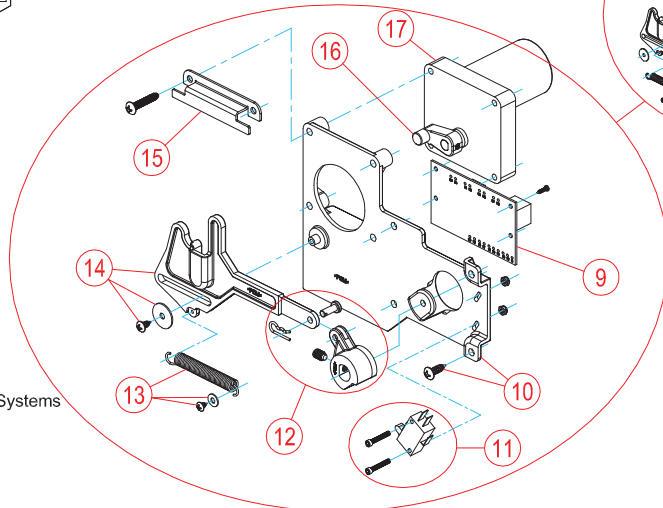

PARTS LIST: 4848 MODEL SERIES

ITEM	PART NUMBER & DESCRIPTION		
1	385311618 SEAT/COVER SLOW-CLOSE - WHITE	24	385311399 '48 PLUG-IN BASE KIT - 12VDC
	385311619 SEAT/COVER SLOW-CLOSE - BONE		385311400 '48 PLUG-IN BASE KIT - 24VDC **INCLUDES ITEMS 3-7 & 9-21.
2	385311380 4800 TALL BOWL KIT - WHITE	25	313408010 VF CONTROL PNL-STD GRAY
	385311381 4800 TALL BOWL KIT - BONE		313408020 VF CONTROL PNL-STD WHT
3	385311009 FLUSH BALL SEAL REPL KIT **INCLUDES ITEMS 6.	26	313408030 VF CONTROL PNL-PLAYBUS GRY
4	385311292 BASE FLUSH BALL RING KIT		
5	385310969 FLUSH BALL/SHAFT REPL KIT		
6	385311011 BASE TO BOWL MOUNTING HARDWARE		
7	385311294 BASE O'RING REPL KIT		
8	385311056 ABOVE FLOOR DISCHARGE ADAPT KIT		
9	385311690 CONTROL MODULE		
10	385311394 FLUSH MECHANISM w/MTG BRACKET **INCLUDES ITEMS 11, 12, 13, 14, 15.		
11	385311673 FLUSH ACTUATION SWITCH		
12	385311296 FLUSH BALL CAM REPL KIT		
13	385311393 FLUSH MECHANISM RETURN SPRING		
14	385311392 FLUSH MECHANISM LINKAGE		
15	385311429 FLUSH LINKAGE GUIDE BRACKET		
16	385311299 MOTOR DRIVE ARM REPL KIT		
17	385311300 MOTOR REPLACEMENT KIT - 12VDC		
	385311390 MOTOR REPLACEMENT KIT - 24VDC **INCLUDES ITEM 16.		
18	385311547 WATER SUPPLY HOSE		
19A	385311545 WATER VALVE KIT - 12VDC		
	385311546 WATER VALVE KIT - 24VDC		
19B**	385311709 RETROFIT WATER VALVE KIT - 12VDC		
	385311710 RETROFIT WATER VALVE KIT - 24VDC **INCLUDES MOUNTING BRACKET. **FOR 2009 & OLDER MODEL TOILETS.		
20	385311869 CORRUGATED SUPPLY HOSE		
21	385311384 CHECK VALVE w/HOSE **INCLUDES ITEM 20 & 22.		
22	385311164 1/2" SEALING GROMMET		
23	385311463 BOWL MOUNTING HARDWARE KIT		

Dometic Corporation - Sanitation Systems
13128 State Rt. 226, P.O. Box 38
Big Prairie, OH 44611-0038 USA
Telephone: 330-496-3211
Fax: 330-496-3097
Email: sealand@dometicusa.com