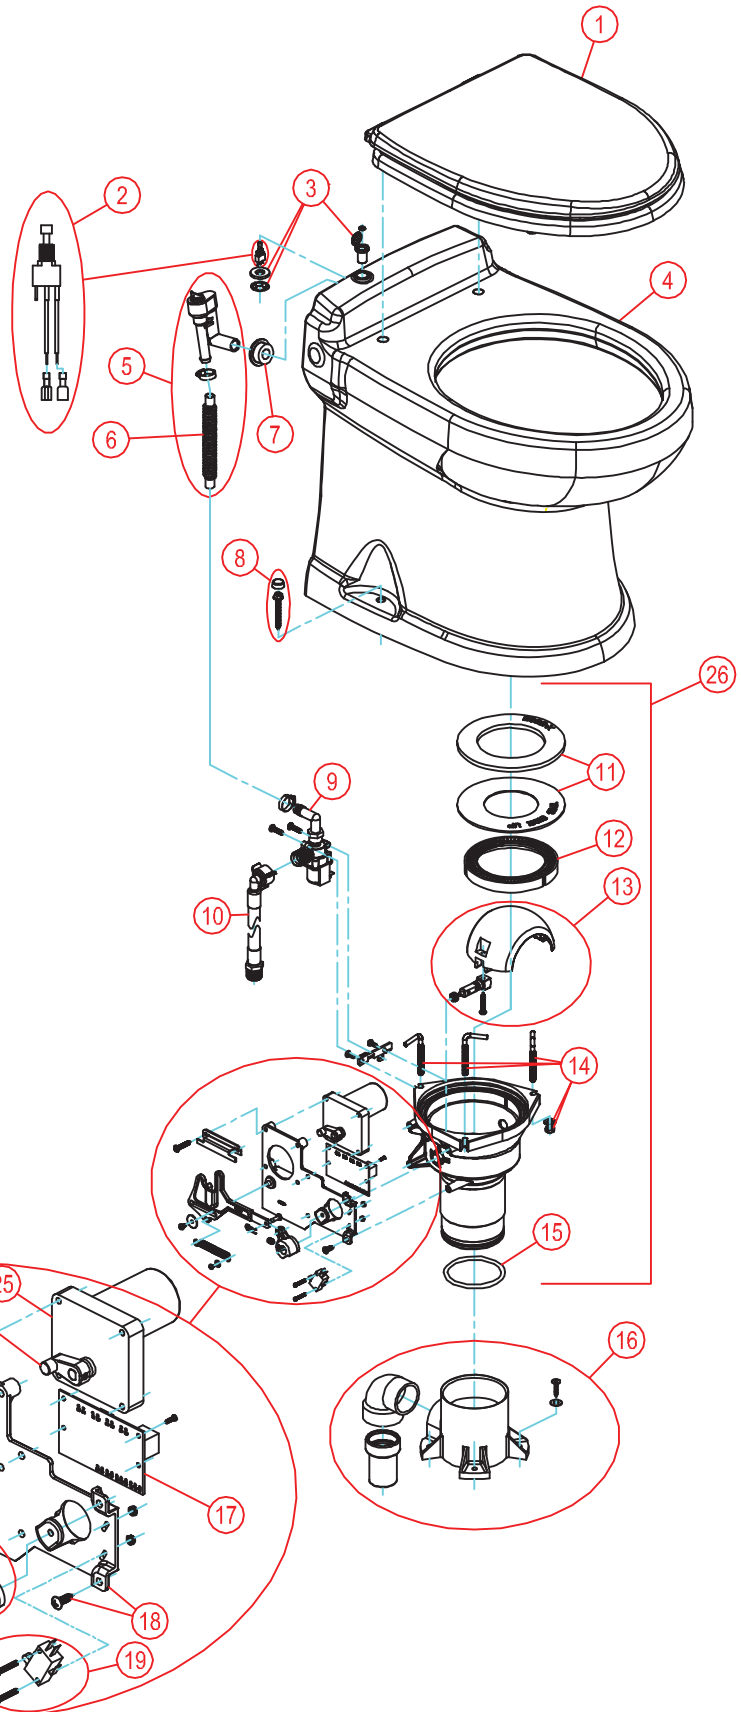

PARTS LIST: 4748 MODEL SERIES w/FLUSH SWITCH

ITEM	PART NUMBER & DESCRIPTION
1	385311005 SEAT/COVER - WHITE 385311006 SEAT/COVER - BONE
2	385311752 SERVICE SWITCH REPLACEMENT
3	385311750 SERVICE SWITCH HOUSING - WHITE 385311751 SERVICE SWITCH HOUSING - BONE
4	385311730 4700 BOWL KIT - WHITE 385311731 4700 BOWL KIT - BONE
5	385310807 VACUUM BREAKER KIT **INCLUDES ITEMS 6 & 7.
6	385311869 CORRUGATED SUPPLY HOSE
7	385311164 1/2" SEALING GROMMET
8	385311022 BOWL MOUNTING HARDWARE
9	385311545 WATER VALVE KIT - 12VDC 385311546 WATER VALVE KIT - 24VDC
10	385311547 WATER SUPPLY HOSE
11	385311009 FLUSH BALL SEAL REP'L KIT **INCLUDES ITEMS 14.
12	385311292 BASE FLUSH BALL RING KIT
13	385310969 FLUSH BALL/SHAFT REP'L KIT
14	385311011 BASE TO BOWL MOUNTING HARDWARE
15	385311294 BASE O'RING REP'L KIT
16	385311056 ABOVE FLOOR DISCHARGE ADAPT KIT
17	385311690 CONTROL MODULE
18	385311394 FLUSH MECHANISM w/MTG BRACKET **INCLUDES ITEMS 19, 20, 21, 22, 23.
19	385311673 FLUSH ACTUATION SWITCH
20	385311296 FLUSH BALL CAM REP'L KIT
21	385311393 FLUSH MECHANISM RETURN SPRING
22	385311392 FLUSH MECHANISM LINKAGE
23	385311429 FLUSH LINKAGE GUIDE BRACKET
24	385311299 MOTOR DRIVE ARM REP'L KIT
25	385311300 MOTOR REPLACEMENT KIT - 12VDC 385311390 MOTOR REPLACEMENT KIT - 24VDC **INCLUDES ITEM 24.
26	385311754 4748 PLUG-IN BASE KIT - 12VDC 385311755 4748 PLUG-IN BASE KIT - 24VDC **INCLUDES ITEMS 5, 6, 9-15 & 17-25.
27	313400021 DOMETIC TOUCHPAD VF - BLACK 313400022 DOMETIC TOUCHPAD VF - WHITE