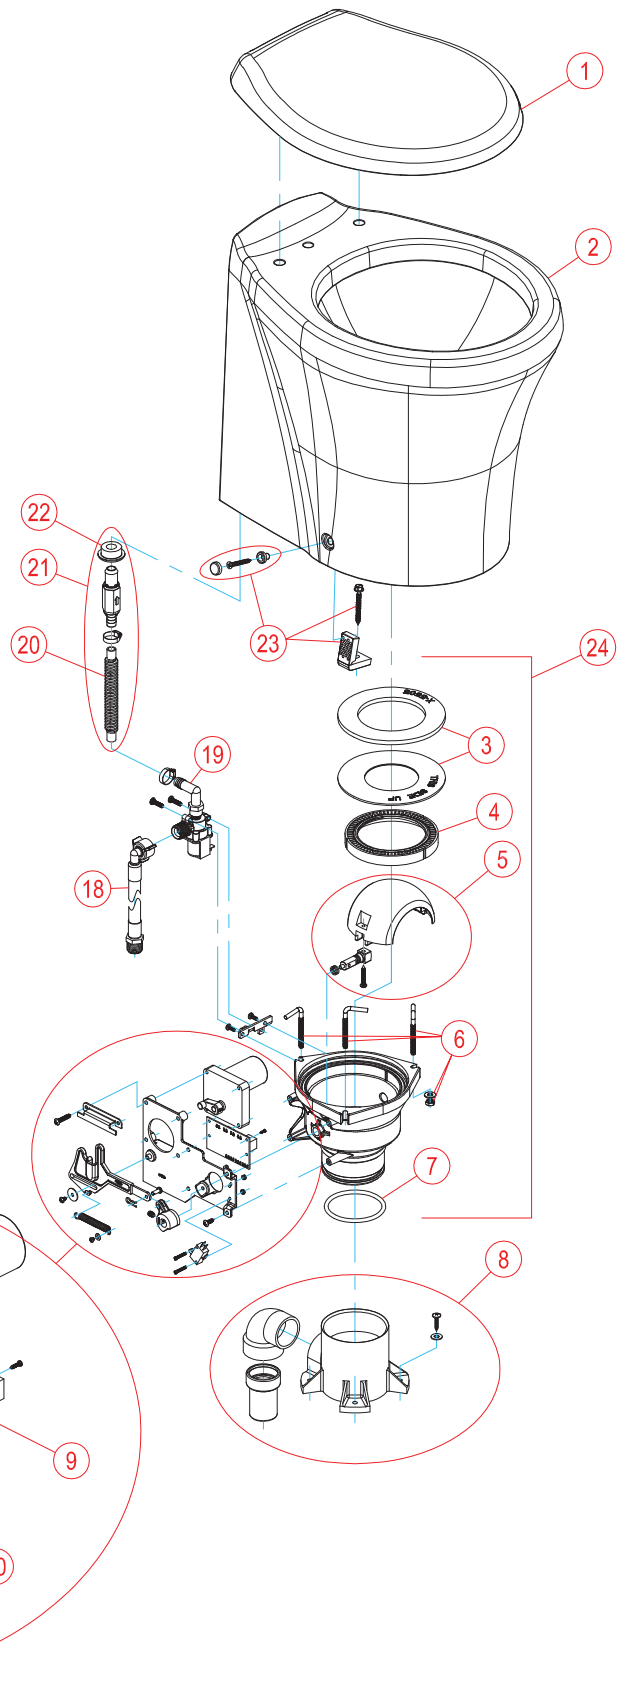

# PARTS LIST: 4648 MODEL SERIES

ITEM	PART NUMBER & DESCRIPTION
1	385311618 SEAT/COVER SLOW-CLOSE - WHITE 385311619 SEAT/COVER SLOW-CLOSE - BONE
2	385311870 4600 TALL BOWL KIT - WHITE 385311871 4600 TALL BOWL KIT - BONE
3	385311009 FLUSH BALL SEAL REPL KIT **INCLUDES ITEMS 6.
4	385311292 BASE FLUSH BALL RING KIT
5	385310969 FLUSH BALL/SHAFT REPL KIT
6	385311011 BASE TO BOWL MOUNTING HARDWARE
7	385311294 BASE O'RING REPL KIT
8	385311056 ABOVE FLOOR DISCHARGE ADAPT KIT
9	385311690 CONTROL MODULE
10	385311394 FLUSH MECHANISM w/MTG BRACKET **INCLUDES ITEMS 11, 12, 13, 14, 15.
11	385311673 FLUSH ACTUATION SWITCH
12	385311296 FLUSH BALL CAM REPL KIT
13	385311393 FLUSH MECHANISM RETURN SPRING
14	385311392 FLUSH MECHANISM LINKAGE
15	385311429 FLUSH LINKAGE GUIDE BRACKET
16	385311299 MOTOR DRIVE ARM REPL KIT
17	385311300 MOTOR REPLACEMENT KIT - 12VDC 385311390 MOTOR REPLACEMENT KIT - 24VDC **INCLUDES ITEM 16.
18	385311547 WATER SUPPLY HOSE
19	385311545 WATER VALVE KIT - 12VDC 385311546 WATER VALVE KIT - 24VDC
20	385311869 CORRUGATED SUPPLY HOSE
21	385311384 CHECK VALVE w/HOSE **INCLUDES ITEM 20 & 22.
22	385311164 1/2" SEALING GROMMET
23	385311463 BOWL MOUNTING HARDWARE KIT
24	385311399 '48 PLUG-IN BASE KIT - 12VDC 385311400 '48 PLUG-IN BASE KIT - 24VDC **INCLUDES ITEMS 3-7 & 9-21.
25	313408010 VF CONTROL PNL-STD GRAY 313408020 VF CONTROL PNL-STD WHT
26	313408030 VF CONTROL PNL-PLAYBUS GRY