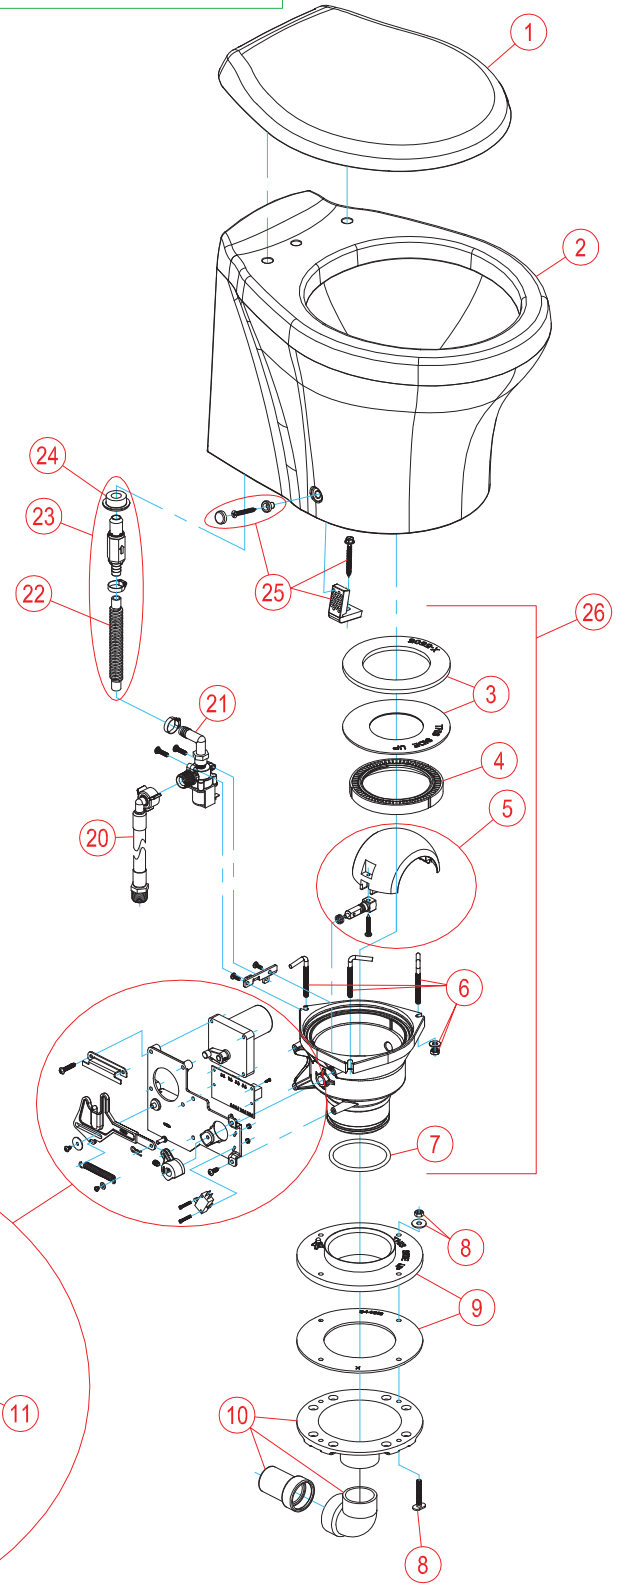

PARTS LIST: 4606 MODEL SERIES

ITEM	PART NUMBER & DESCRIPTION		
		27	313408010 VF CONTROL PNL-STD GRAY 313408020 VF CONTROL PNL-STD WHT
1	385311618 SEAT/COVER SLOW-CLOSE - WHITE 385311619 SEAT/COVER SLOW-CLOSE - BONE	28	313408030 VF CONTROL PNL-PLAYBUS GRY
2	385311867 4600 SHORT BOWL KIT - WHITE 385311868 4600 SHORT BOWL KIT - BONE		
3	385311009 FLUSH BALL SEAL REPL KIT **INCLUDES ITEMS 6.		
4	385311292 BASE FLUSH BALL RING KIT		
5	385310969 FLUSH BALL/SHAFT REPL KIT		
6	385311011 BASE TO BOWL MOUNTING HARDWARE		
7	385311294 BASE O-RING REPL KIT		
8	385310064 FLOOR FLANGE MOUNTING HARDWARE		
9	385311013 FLOOR FLANGE ADAPTER KIT **INCLUDES ITEMS 8.		
10	385318864 VF FUNNEL KIT **INCLUDES ITEMS 8.		
11	385311690 CONTROL MODULE		
12	385311394 FLUSH MECHANISM w/MTG BRACKET **INCLUDES ITEMS 13, 14, 15, 16, 17.		
13	385311673 FLUSH ACTUATION SWITCH		
14	385311296 FLUSH BALL CAM REPL KIT		
15	385311393 FLUSH MECHANISM RETURN SPRING		
16	385311392 FLUSH MECHANISM LINKAGE		
17	385311429 FLUSH LINKAGE GUIDE BRACKET		
18	385311299 MOTOR DRIVE ARM REPL KIT		
19	385311300 MOTOR REPLACEMENT KIT - 12VDC 385311390 MOTOR REPLACEMENT KIT - 24VDC **INCLUDES ITEM 18.		
20	385311547 WATER SUPPLY HOSE		
21	385311545 WATER VALVE KIT - 12VDC 385311546 WATER VALVE KIT - 24VDC		
22	385311869 CORRUGATED SUPPLY HOSE		
23	385311384 CHECK VALVE w/HOSE **INCLUDES ITEM 22 & 24.		
24	385311164 1/2" SEALING GROMMET		
25	385311463 BOWL MOUNTING HARDWARE KIT		
26	385311395 '06 PLUG-IN BASE KIT - 12VDC 385311396 '06 PLUG-IN BASE KIT - 24VDC **INCLUDES ITEMS 3-7 & 11-23.		