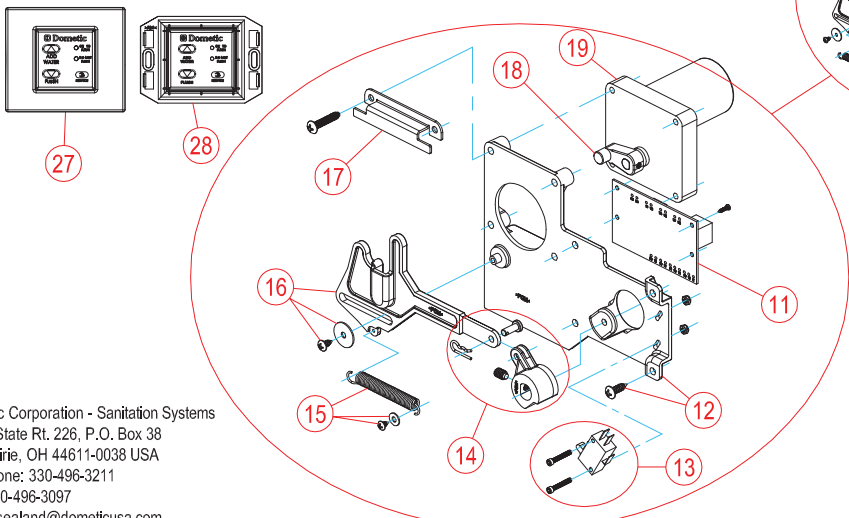

PARTS LIST: 4606 MODEL SERIES

ITEM	PART NUMBER & DESCRIPTION		
		27	313408010 VF CONTROL PNL-STD GRAY 313408020 VF CONTROL PNL-STD WHT
1	385311618 SEAT/COVER SLOW-CLOSE - WHITE 385311619 SEAT/COVER SLOW-CLOSE - BONE	28	313408030 VF CONTROL PNL-PLAYBUS GRY
2	385311867 4600 SHORT BOWL KIT - WHITE 385311868 4600 SHORT BOWL KIT - BONE		
3	385311009 FLUSH BALL SEAL REPL KIT **INCLUDES ITEMS 6.		
4	385311292 BASE FLUSH BALL RING KIT		
5	385310969 FLUSH BALL/SHAFT REPL KIT		
6	385311011 BASE TO BOWL MOUNTING HARDWARE		
7	385311294 BASE O-RING REPL KIT		
8	385310064 FLOOR FLANGE MOUNTING HARDWARE		
9	385311013 FLOOR FLANGE ADAPTER KIT **INCLUDES ITEMS 8.		
10	385318864 VF FUNNEL KIT **INCLUDES ITEMS 8.		
11	385311690 CONTROL MODULE		
12	385311394 FLUSH MECHANISM w/MTG BRACKET **INCLUDES ITEMS 13, 14, 15, 16, 17.		
13	385311673 FLUSH ACTUATION SWITCH		
14	385311296 FLUSH BALL CAM REPL KIT		
15	385311393 FLUSH MECHANISM RETURN SPRING		
16	385311392 FLUSH MECHANISM LINKAGE		
17	385311429 FLUSH LINKAGE GUIDE BRACKET		
18	385311299 MOTOR DRIVE ARM REPL KIT		
19	385311300 MOTOR REPLACEMENT KIT - 12VDC 385311390 MOTOR REPLACEMENT KIT - 24VDC **INCLUDES ITEM 18.		
20	385311547 WATER SUPPLY HOSE		
21	385311545 WATER VALVE KIT - 12VDC 385311546 WATER VALVE KIT - 24VDC		
22	385311869 CORRUGATED SUPPLY HOSE		
23	385311384 CHECK VALVE w/HOSE **INCLUDES ITEM 22 & 24.		
24	385311164 1/2" SEALING GROMMET		
25	385311463 BOWL MOUNTING HARDWARE KIT		
26	385311395 '06 PLUG-IN BASE KIT - 12VDC 385311396 '06 PLUG-IN BASE KIT - 24VDC **INCLUDES ITEMS 3-7 & 11-23.		

Dometic Corporation - Sanitation Systems
13128 State Rt. 226, P.O. Box 38
Big Prairie, OH 44611-0038 USA
Telephone: 330-496-3211
Fax: 330-496-3097
Email: sealand@dometicusa.com