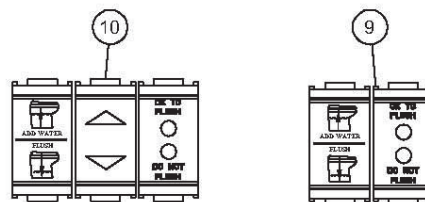

PARTS LIST: 3648 PLUG IN BASE

ITEM	PART NUMBER	DESCRIPTION
1	385311061	SEAT & COVER , WHITE
	385311062	SEAT & COVER , BONE
2	385311063	CHINA BOWL, WHITE
	385311064	CHINA BOWL, BONE
3	385310807	VACUUM BREAKER ASSEMBLY
4	385311009	KIT, SEAL PLUG IN BASE
5	385310969	SHAFT/ HALF BALL KIT
6	385310821	WATER VALVE w/MOUNTING SCREWS (12VDC)
	385310845	WATER VALVE w/MOUNTING SCREWS (24VDC)
7	385311052	BASE PLUG IN (Includes Item 4,5,15,16,19)
8	385311054	COMPLETE BASE 12VDC PLUG IN (INCLUDES ITEMS 4-7, 15-20)
	385311055	COMPLETE BASE 24VDC PLUG IN (INCLUDES ITEMS 4-7, 15-20)
9	313401012	FLUSH SWITCH w/CABLE VIMAR 12/WHITE
	313401024	FLUSH SWITCH w/CABLE VIMAR 24/WHITE
	313402012	FLUSH SWITCH w/CABLE VIMAR 12/GRAY
	313402024	FLUSH SWITCH w/CABLE VIMAR 24/GRAY
10	313403012	FLUSH SWITCH w/CABLE GEWS 12/GRAY
	313403024	FLUSH SWITCH w/CABLE GEWS 24/GRAY
11	385311060	CIRCUIT BOARD COVER
12	385311058	3600 CIRCUIT BOARD 12VDC
	385311059	3600 CIRCUIT BOARD 24VDC
13	600344788	MANUAL OVERRIDE PLUG WHITE
	600344800	MANUAL OVERRIDE PLUG BONE
14	385311057	MOUNTING KIT
15	385311292	RING BASE INSERT
16	385311011	L- BOLTS/NUTS /WASH/ PLUG IN BASE
17	385311018	SUPPLY HOSE
18	385310822	MOTOR & MOUNTING HARDWARE (12VDC)
	385310846	MOTOR & MOUNTING HARDWARE (24VDC)
19	385311294	KIT, O'RING PLUG-IN BASE
20	385311056	ADAPTER 48 PLUG IN
21	385311417	KIT, BASE DRIVE ARMS