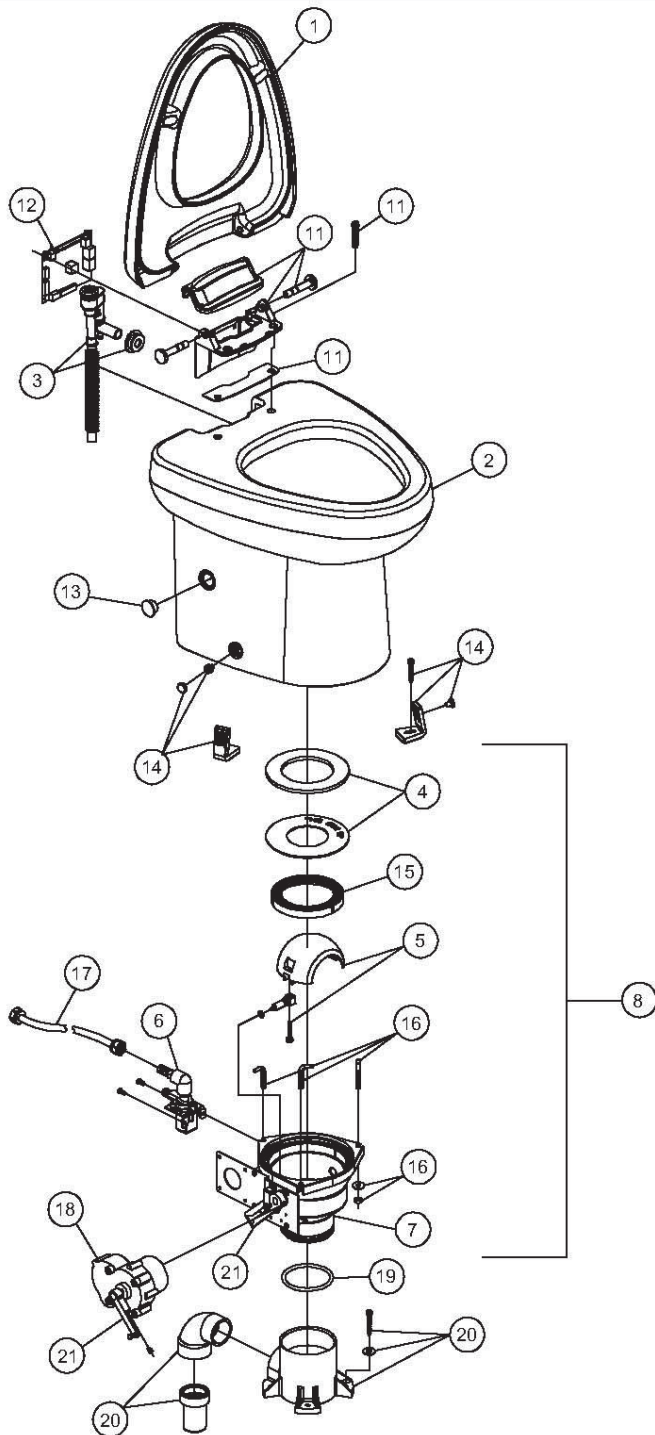

PARTS LIST: 3648 PLUG IN BASE

ITEM	PART NUMBER	DESCRIPTION
1	385311061	SEAT & COVER , WHITE
	385311062	SEAT & COVER , BONE
2	385311063	CHINA BOWL, WHITE
	385311064	CHINA BOWL, BONE
3	385310807	VACUUM BREAKER ASSEMBLY
4	385311009	KIT, SEAL PLUG IN BASE
5	385310969	SHAFT/ HALF BALL KIT
6	385310821	WATER VALVE w/MOUNTING SCREWS (12VDC)
	385310845	WATER VALVE w/MOUNTING SCREWS (24VDC)
7	385311052	BASE PLUG IN (Includes Item 4,5,15,16,19)
8	385311054	COMPLETE BASE 12VDC PLUG IN (INCLUDES ITEMS 4-7, 15-20)
	385311055	COMPLETE BASE 24VDC PLUG IN (INCLUDES ITEMS 4-7, 15-20)
9	313401012	FLUSH SWITCH w/CABLE VIMAR 12/WHITE
	313401024	FLUSH SWITCH w/CABLE VIMAR 24/WHITE
	313402012	FLUSH SWITCH w/CABLE VIMAR 12/GRAY
	313402024	FLUSH SWITCH w/CABLE VIMAR 24/GRAY
10	313403012	FLUSH SWITCH w/CABLE GEWS 12/GRAY
	313403024	FLUSH SWITCH w/CABLE GEWS 24/GRAY
11	385311060	CIRCUIT BOARD COVER
12	385311058	3600 CIRCUIT BOARD 12VDC
	385311059	3600 CIRCUIT BOARD 24VDC
13	600344788	MANUAL OVERRIDE PLUG WHITE
	600344800	MANUAL OVERRIDE PLUG BONE
14	385311057	MOUNTING KIT
15	385311292	RING BASE INSERT
16	385311011	L- BOLTS/NUTS /WASH/ PLUG IN BASE
17	385311018	SUPPLY HOSE
18	385310822	MOTOR & MOUNTING HARDWARE (12VDC)
	385310846	MOTOR & MOUNTING HARDWARE (24VDC)
19	385311294	KIT, O'RING PLUG-IN BASE
20	385311056	ADAPTER 48 PLUG IN
21	385311417	KIT, BASE DRIVE ARMS