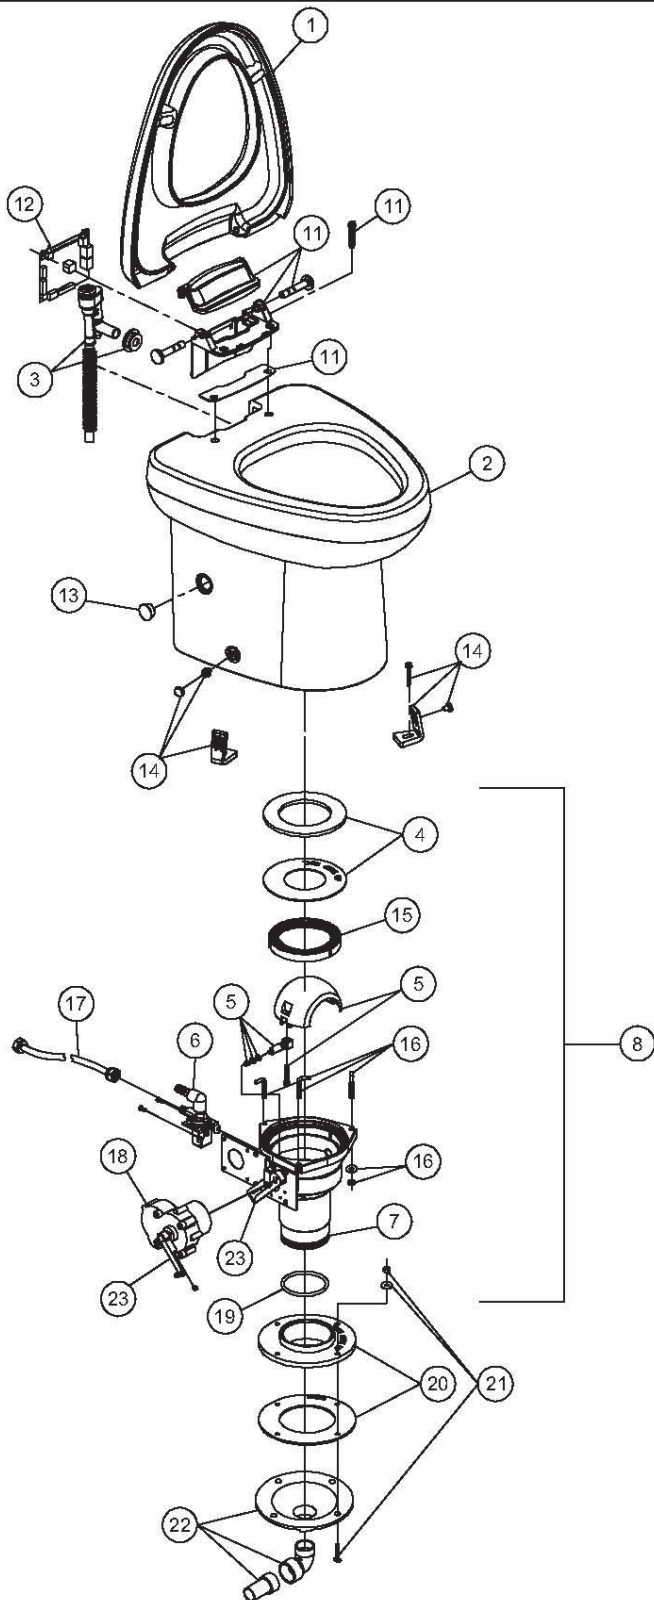

PARTS LIST: 3609 PLUG IN BASE

ITEM	PART NUMBER	DESCRIPTION
1	385311061	SEAT & COVER , WHITE
	385311062	SEAT & COVER , BONE
2	385311063	CHINA BOWL, WHITE
	385311064	CHINA BOWL, BONE
3	385310807	VACUUM BREAKER ASSEMBLY
4	385311009	KIT, SEAL PLUG IN BASE
5	385310969	SHAFT/ HALF BALL KIT
6	385310821	WATER VALVE w/MOUNTING SCREWS (12VDC)
	385310845	WATER VALVE w/MOUNTING SCREWS (24VDC)
7	385311051	BASE PLUG IN
8	385311050	COMPLETE BASE 12VDC PLUG IN (INCLUDES ITEMS 4-7, 16-19)
	385311170	COMPLETE BASE 24VDC PLUG IN (INCLUDES ITEMS 4-7, 14,16,18,22)
9	313401012	FLUSH SWITCH w/CABLE VIMAR 12/WHITE
	313401024	FLUSH SWITCH w/CABLE VIMAR 24/WHITE
	313402012	FLUSH SWITCH w/CABLE VIMAR 12/GRAY
	313402024	FLUSH SWITCH w/CABLE VIMAR 24/GRAY
10	313403012	FLUSH SWITCH w/CABLE GEWIS 12/GRAY
	313403024	FLUSH SWITCH w/CABLE GEWIS 24/GRAY
11	385311060	CIRCUIT BOARD COVER
12	385311058	3600 CIRCUIT BOARD 12VDC
	385311059	3600 CIRCUIT BOARD 24VDC
13	600344788	MANUAL OVERRIDE PLUG WHITE
	600344800	MANUAL OVERRIDE PLUG BONE
14	385311057	MOUNTING KIT
15	385311292	RING BASE INSERT
16	385311011	L- BOLTS/NUTS/ WASH/ PLUG IN BASE
17	385311018	SUPPLY HOSE
18	385310822	MOTOR & MOUNTING HARDWARE (12VDC)
	385310846	MOTOR & MOUNTING HARDWARE (24VDC)
19	385311294	O'RING 3.1 X3.5 X .21
20	385311013	FLOOR FLANGE ADAPTER KIT (includes item 21)
21	385310064	MOUNTING HARDWARE
22	385318864	MOUNTING FUNNEL (includes item 21)
23	385311417	KIT, BASE DRIVE ARMS