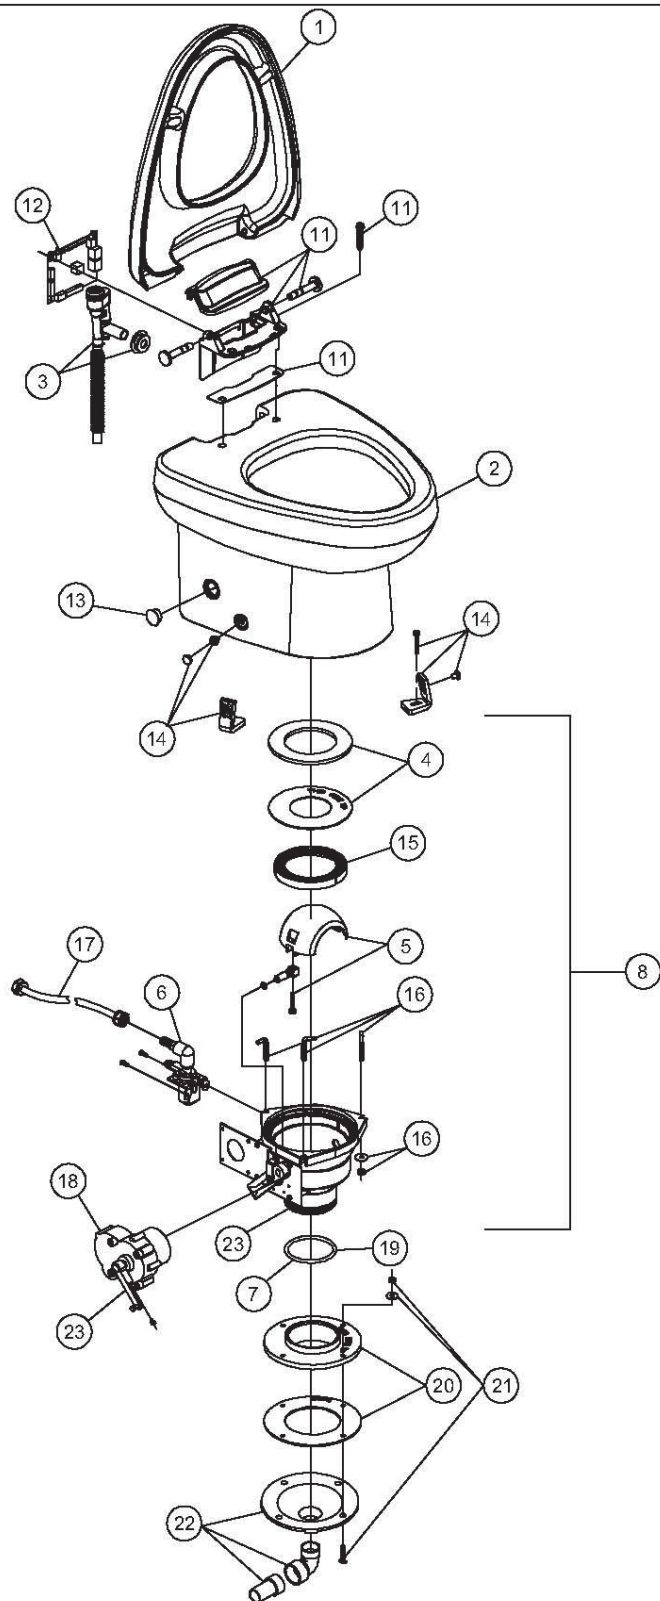

PARTS LIST: 3606 PLUG IN BASE

ITEM	PART NUMBER	DESCRIPTION
1	385311061	SEAT & COVER, WHITE
	385311062	SEAT & COVER, BONE
2	385311201	CHINA BOWL, WHITE
	385311202	CHINA BOWL, BONE
3	385310807	VACUUM BREAKER ASSEMBLY
4	385311009	KIT, SEAL PLUG IN BASE
5	385310969	SHAFT/ HALF BALL KIT
6	385310821	WATER VALVE w/MOUNTING SCREWS (12VDC)
	385310845	WATER VALVE w/MOUNTING SCREWS (24VDC)
7	385311053	KIT, BASE '08 PLUG IN (includes item 4,5,15,16,19)
8	385311312	COMPLETE BASE 12VDC PLUG IN (INCLUDES ITEMS 4-7, 15-19)
	385311313	COMPLETE BASE 24VDC PLUG IN (INCLUDES ITEMS 4-7, 15-19)
9	313401012	FLUSH SWITCH w/CABLE VIMAR 12/WHITE
	313401024	FLUSH SWITCH w/CABLE VIMAR 24/WHITE
	313402012	FLUSH SWITCH w/CABLE VIMAR 12/GRAY
	313402024	FLUSH SWITCH w/CABLE VIMAR 24/GRAY
10	313403012	FLUSH SWITCH w/CABLE GEWIS 12/GRAY
	313403024	FLUSH SWITCH w/CABLE GEWIS 24/GRAY
11	385311060	CIRCUIT BOARD COVER
12	385311058	3800 CIRCUIT BOARD 12VDC
	385311059	3800 CIRCUIT BOARD 24VDC
13	600344788	MANUAL OVERRIDE PLUG WHITE
	600344800	MANUAL OVERRIDE PLUG BONE
14	385311057	MOUNTING KIT
15	385311292	RING BASE INSERT
16	385311011	L- BOLTS/NUTS /WASH/ PLUG IN BASE
17	385311018	SUPPLY HOSE
18	385310822	MOTOR & MOUNTING HARDWARE (12VDC)
	385310846	MOTOR & MOUNTING HARDWARE (24VDC)
19	385311294	O'RING 3.1 X 3.5 X .21
20	385311013	FLOOR FLANGE ADPT (INC. ITEM 21)
21	385310064	MOUNTING HARDWARE
22	385318864	FUNNEL KIT (INC. ITEM 21)
23	385311417	KIT, BASE DRIVE ARMS