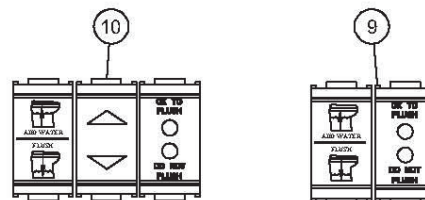

PARTS LIST: 3606 PLUG IN BASE

ITEM	PART NUMBER	DESCRIPTION
1	385311061	SEAT & COVER, WHITE
	385311062	SEAT & COVER, BONE
2	385311201	CHINA BOWL, WHITE
	385311202	CHINA BOWL, BONE
3	385310807	VACUUM BREAKER ASSEMBLY
4	385311009	KIT, SEAL PLUG IN BASE
5	385310969	SHAFT/ HALF BALL KIT
6	385310821	WATER VALVE w/MOUNTING SCREWS (12VDC)
	385310845	WATER VALVE w/MOUNTING SCREWS (24VDC)
7	385311053	KIT, BASE '08 PLUG IN (includes item 4,5,15,16,19)
8	385311312	COMPLETE BASE 12VDC PLUG IN (INCLUDES ITEMS 4-7, 15-19)
	385311313	COMPLETE BASE 24VDC PLUG IN (INCLUDES ITEMS 4-7, 15-19)
9	313401012	FLUSH SWITCH w/CABLE VIMAR 12/WHITE
	313401024	FLUSH SWITCH w/CABLE VIMAR 24/WHITE
	313402012	FLUSH SWITCH w/CABLE VIMAR 12/GRAY
	313402024	FLUSH SWITCH w/CABLE VIMAR 24/GRAY
10	313403012	FLUSH SWITCH w/CABLE GEWIS 12/GRAY
	313403024	FLUSH SWITCH w/CABLE GEWIS 24/GRAY
11	385311060	CIRCUIT BOARD COVER
12	385311058	3800 CIRCUIT BOARD 12VDC
	385311059	3800 CIRCUIT BOARD 24VDC
13	600344788	MANUAL OVERRIDE PLUG WHITE
	600344800	MANUAL OVERRIDE PLUG BONE
14	385311057	MOUNTING KIT
15	385311292	RING BASE INSERT
16	385311011	L- BOLTS/NUTS /WASH/ PLUG IN BASE
17	385311018	SUPPLY HOSE
18	385310822	MOTOR & MOUNTING HARDWARE (12VDC)
	385310846	MOTOR & MOUNTING HARDWARE (24VDC)
19	385311294	O'RING 3.1 X 3.5 X .21
20	385311013	FLOOR FLANGE ADPT (INC. ITEM 21)
21	385310064	MOUNTING HARDWARE
22	385318864	FUNNEL KIT (INC. ITEM 21)
23	385311417	KIT, BASE DRIVE ARMS