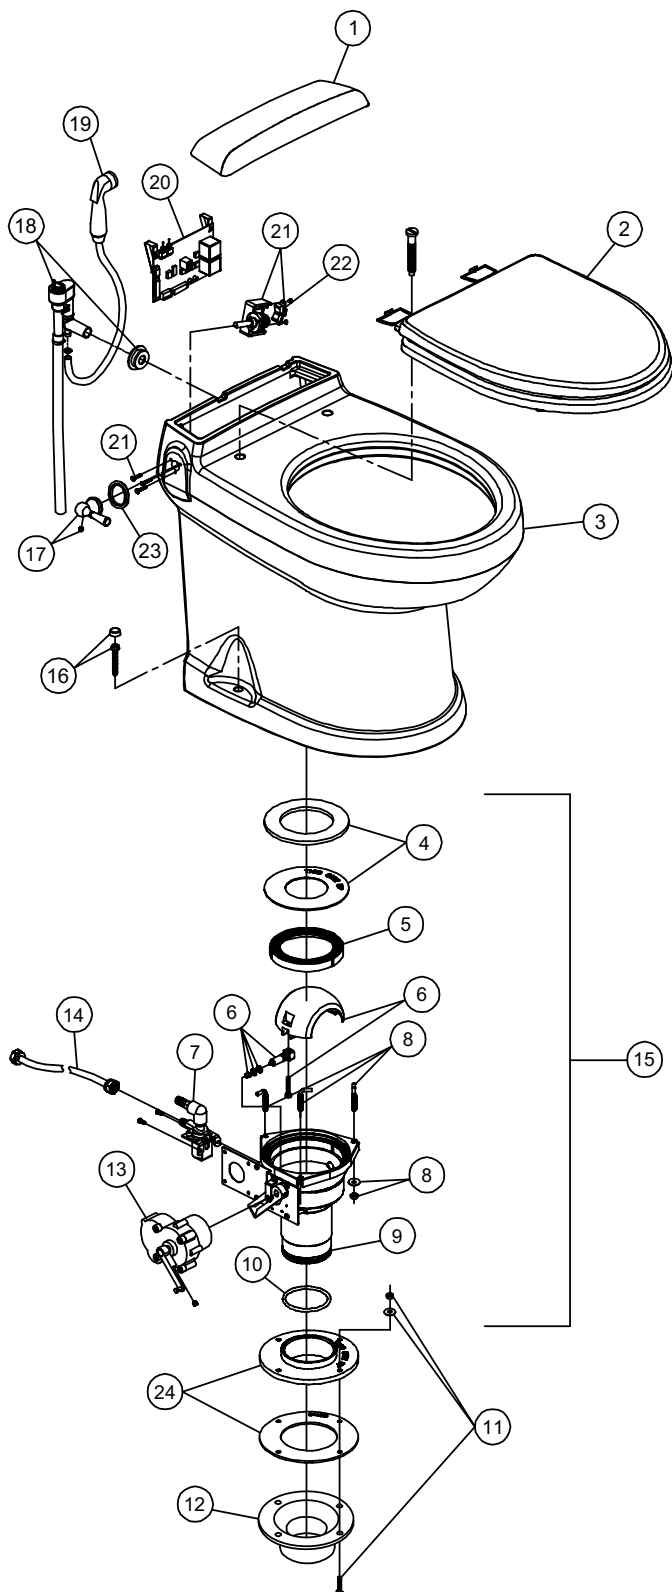

PARTS LIST: 3310 PLUG IN BASE

ITEM	PART NUMBER	DESCRIPTION
1	385311001	ACCESS COVER, WHITE
	385311002	ACCESS COVER, BONE
2	385311005	SEAT & COVER - WHITE
	385311006	SEAT & COVER - BONE
3	385311007	CHINA BOWL, WHITE
	385311008	CHINA BOWL, BONE
4	385311009	KIT, SEAL PLUG IN BASE
5	385311292	KIT, BASE RING INSERT
6	385310969	SHAFT/ HALF BALL KIT
7	385310821	WATER VALVE w/MOUNTING SCREWS (12VDC)
8	385311011	L- BOLTS/NUTS /WASH/ PLUG IN BASE
9	385311051	BASE PLUG IN (inc. item 8 - 10)
10	385311294	KIT, O'RING PLUG-IN BASE
11	385310064	MOUNTING KIT
12	385343765	FLOOR FLANGE 3" SPIGOT (sold separately)
	385345892	FLOOR FLANGE 3" HUB (sold separately)
	385345889	FLOOR FLANGE 3" MALE PIPE THREAD (sold separately)
	307344653	FLOOR FLANGE 45° SWIVEL (sold separately)
13	385310822	MOTOR & MOUNTING HARDWARE (12VDC)
14	385311018	SUPPLY HOSE
15	385311177	COMPLETE BASE 3310 PLUG IN (INCLUDES ITEMS 4-11&13)
16	385310679	MOUNTING KIT - WHITE
	385310785	MOUNTING KIT - BONE
17	385310962	FLUSH HANDLE WITH SET SCREW, CHROME
	385310963	FLUSH HANDLE WITH SET SCREW, GOLD
	385311141	FLUSH HANDLE WITH SET SCREW, NICKEL
18	385311026	VACUUM BREAKER KIT
	385311027	VACUUM BREAKER KIT - WITH SPRAY
19	385310809	HAND SPRAY
20	385311174	CONTROL MODULE 12VDC GRAVITY
21	385311175	FLUSH CONTROL ASSEMBLY w/CABLE
22	385311176	ROCKER SWITCH w/CABLE
23	600344695	WASHER, FLUSH HANDLE
24	385311013	FLOOR FLANGE ADAPTER KIT
N/S	385310854	ACCESS COVER MOUNTING KIT
N/S	385311417	KIT, BASE DRIVE ARMS