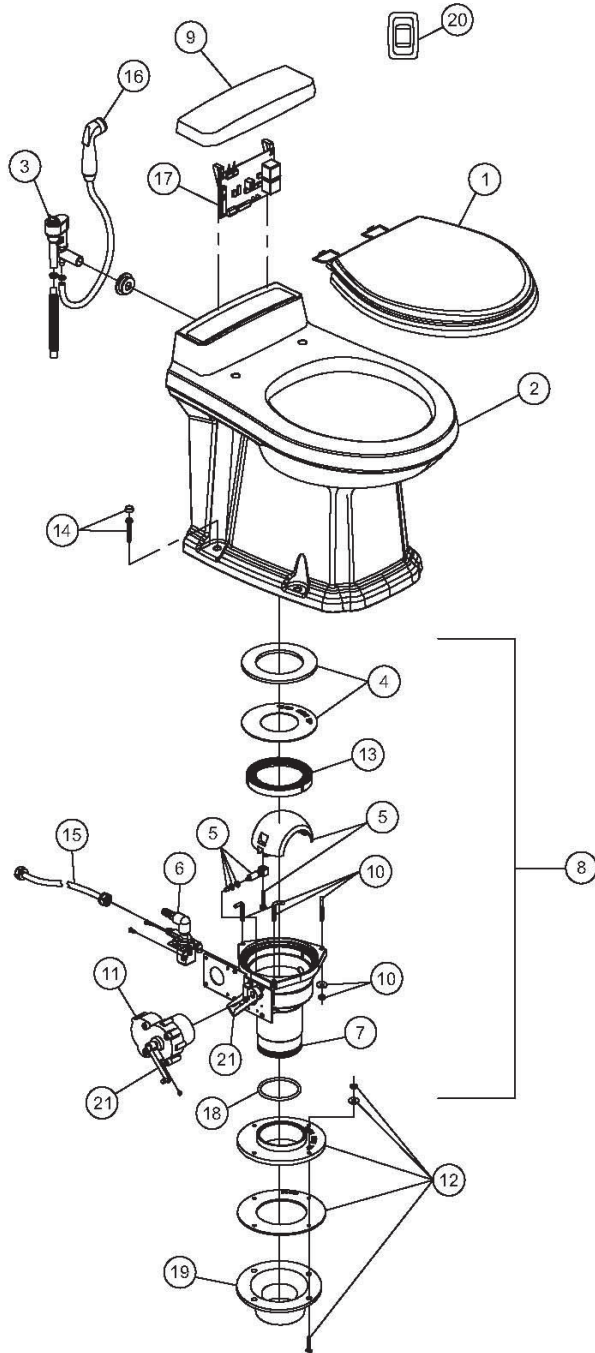

## PARTS LIST: 3110 PLUG IN BASE

ITEM	PART NUMBER	DESCRIPTION
1	385344013	KIT, SEAT-CV'R MAG OP-WHITE
	385344014	KIT, SEAT-CV'R MAG OP-BONE
	385344018	KIT, SEAT-CV'R MAG OP-PLAT
	385344019	KIT, SEAT-CV'R MAG OP-EBONY
2	385310811	KIT,BOWL MAGNUM OPUS WHT TALL
	385310812	KIT,BOWL MAGNUM OPUS BONE TALL
	385310867	KIT,BOWL MAGNUM OPUS PLAT TALL
	385310869	KIT,BOWL MAGNUM OPUS EBY TALL
3	385310807	KIT, VAC BRKR'R ASY/PLUGIN BASE
	385310808	KIT, VAC BRKR'K SPRAY/PLUGIN BS
4	385311009	KIT, PLUG IN BASE SEALS
5	385310969	KIT, MO HALFB'L/SHAFT AY-WHT
	385310971	KIT, MO HALFB'L/SHAFT AY-EBY
6	385310821	KIT, WATER VALVE12/MAGNUM OPUS
7	385311051	KIT, BASE 3010 ASSY (INC. 4,5,10,13)
8	385311050	KIT, BASE 3010 PLUGIN COMPLETE
9	385310851	KIT,ACCESS LID/MAGNUM OPUS WHT
	385310852	KIT,ACCESS LID/MAGNUM OPUS BON
	385310864	KIT,ACCESS LID MAG OPUS/PLAT
	385310866	KIT,ACCESS LID/MAGNUM OPUS EBY
10	385311011	KIT, CON'TO L-BOLT/NUTS/WSHR
11	385310822	KIT, 12 MOTOR/MTG HARDWARE MO
12	385311013	KIT, CON'TO FLOOR FLANGE ADPT
13	385311292	KIT, BASE RING INSERT
14	385310785	KIT, MOUNTING-ECO VAC - BONE
	385310679	KIT, MOUNTING-ECO VAC - WHITE
	385310813	KIT, MOUNT/MAGNUM OPUS/CHROME
	385310814	KIT, MOUNT/MAGNUM OPUS/GOLD
15	385311018	KIT, PLUG-IN SUPPLY HOSE
16	385310809	KIT, HAND SPRAY-CHROME
	385310873	KIT, SPRAY-EBONY
17	385310887	KIT,MAG OPUS C BOARD-12/TRAV
18	385311294	KIT, O'RING PLUG-IN BASE
19	385343765	FLOOR FLANGE 3" SPIGOT (NOT INC.)
	385345892	FLOOR FLANGE 3" HUB (NOT INC.)
	385345889	FLOOR FLANGE 3" MPT (NOT INC.)
	307344653	FLOOR FLANGE 45° SWIVEL (NOT INC.)
20	385311139	KIT, WALL MT SWITCH-GRAVITY (CABLE INC. 8')
21	385311417	KIT, BASE DRIVE ARMS
N/S	385310854	KIT,ACCESS LID MT/MAGNUM OPUS

\* WHENEVER THE BASE IS REMOVED, YOU MUST REPLACE THE L-BOLTS AND NUTS.

Dometic Corporation - Sanitation Systems  
13128 State Rt. 226, P. O. Box 38  
Big Prairie, OH 44611-0038 USA  
Telephone: 330-496-3211  
Fax: 330-496-3097  
Email: sealand@dometicsusa.com