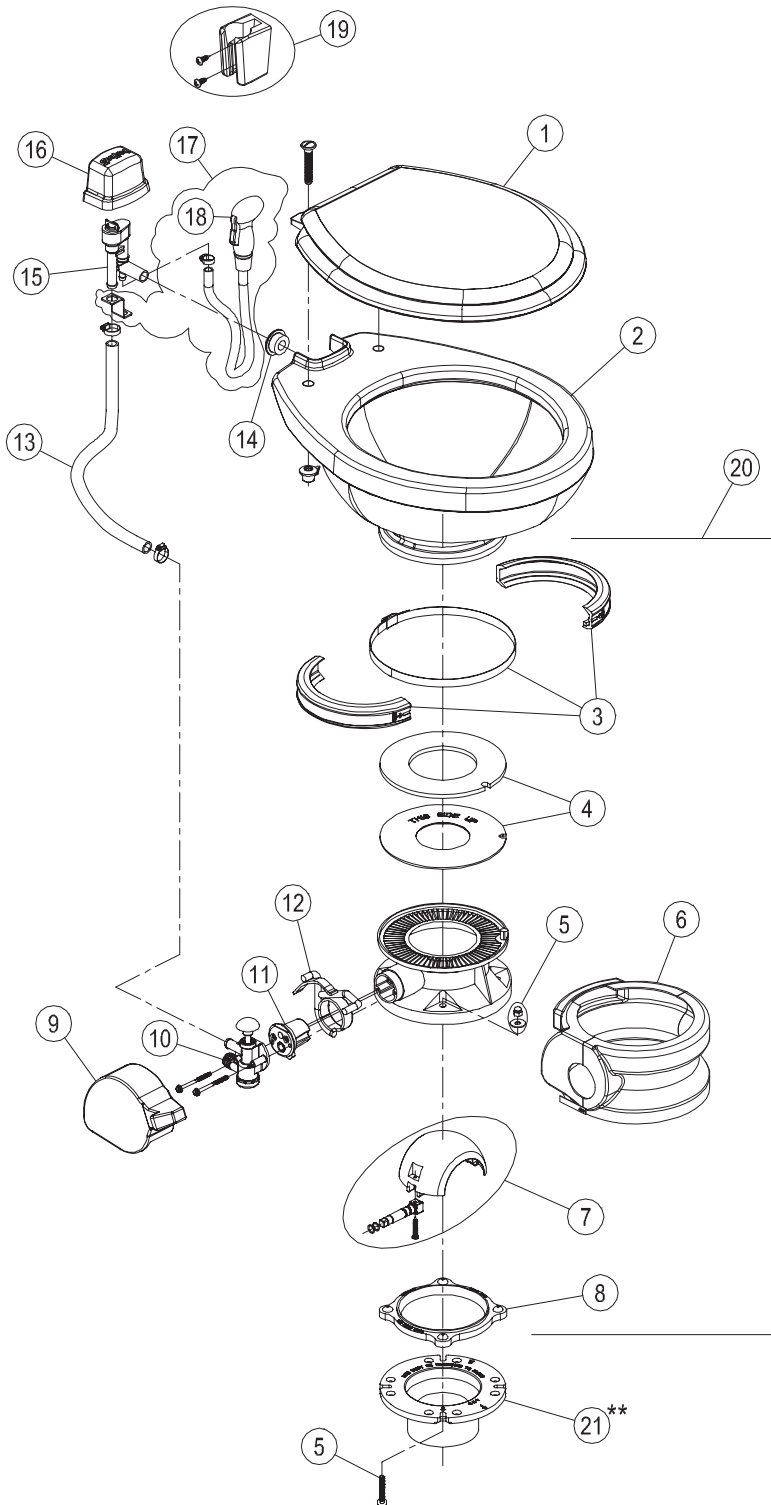

PARTS LIST: 111 MODEL

ITEM	PART NUMBER & DESCRIPTION	
1	385344088	SEAT/COVER - WHITE
	385344089	SEAT/COVER - BONE
2	385310790	CHINA BOWL KIT - WHITE
	385310791	CHINA BOWL KIT - BONE
3	385310048	BOWL/BASE CLAMP KIT - BONE
4	385311462	FLUSH BALL SEAL REPL KIT
5	385310064	MOUNTING HARDWARE
6	385310108	PEDESTAL COVER - WHITE
	385310109	PEDESTAL COVER - BONE
7	385318162	FLUSH BALL, SHAFT, CARTRIDGE KIT **INCLUDES ITEM 11.
8	385310063	FLOOR FLANGE SEAL
9	385311551	PEDAL COVER - WHITE
	385311552	PEDAL COVER - BONE
10	385314349	WATER VALVE KIT
11	385236096	SPRING CARTRIDGE KIT
12	385311553	PEDAL/LEVER & CARTRIDGE KIT **INCLUDES ITEM 11.
13	385340177	BOWL WATER SUPPLY HOSE - WHITE
	385345377	BOWL WATER SUPPLY HOSE - BONE
14	385311164	1/2" SEALING GROMMET
15	385230335	VACUUM BREAKER KIT w/HAND SPRAY
	385316906	VACUUM BREAKER KIT **INCLUDES ITEM 14.
16	385310795	VACUUM BREAKER COVER - WHITE
	385310796	VACUUM BREAKER COVER - BONE
17*	385319054	HAND SPRAY KIT w/VAC BREAKER - WHT **INCLUDES ITEM 14, 15, 18.
18*	385311124	HAND SPRAYER - WHITE **INCLUDES ITEM 19.
19*	385230319	HAND SPRAY BRACKET w/SCREW-WHT
20	385311559	111 BASE KIT - WHITE
	385311560	111 BASE KIT - BONE **INCLUDES ITEM 3-12.
21**	385345889	3" MPT FLOOR FLANGE
	385345892	3" SOCKET FLOOR FLANGE
	385343765	3" SPIGOT FLOOR FLANGE
	385310961	45° SWIVEL FLOOR FLANGE* *MUST BE USED WITH SEAL INCLUDED IN KIT.

* ITEMS 17, 18, & 19 ARE OPTIONAL ACCESSORIES;
NOT PROVIDED WITH EVERY MODEL.

** ITEM 21 IS SOLD SEPARATELY; NOT INCLUDED WITH THE TOILET.