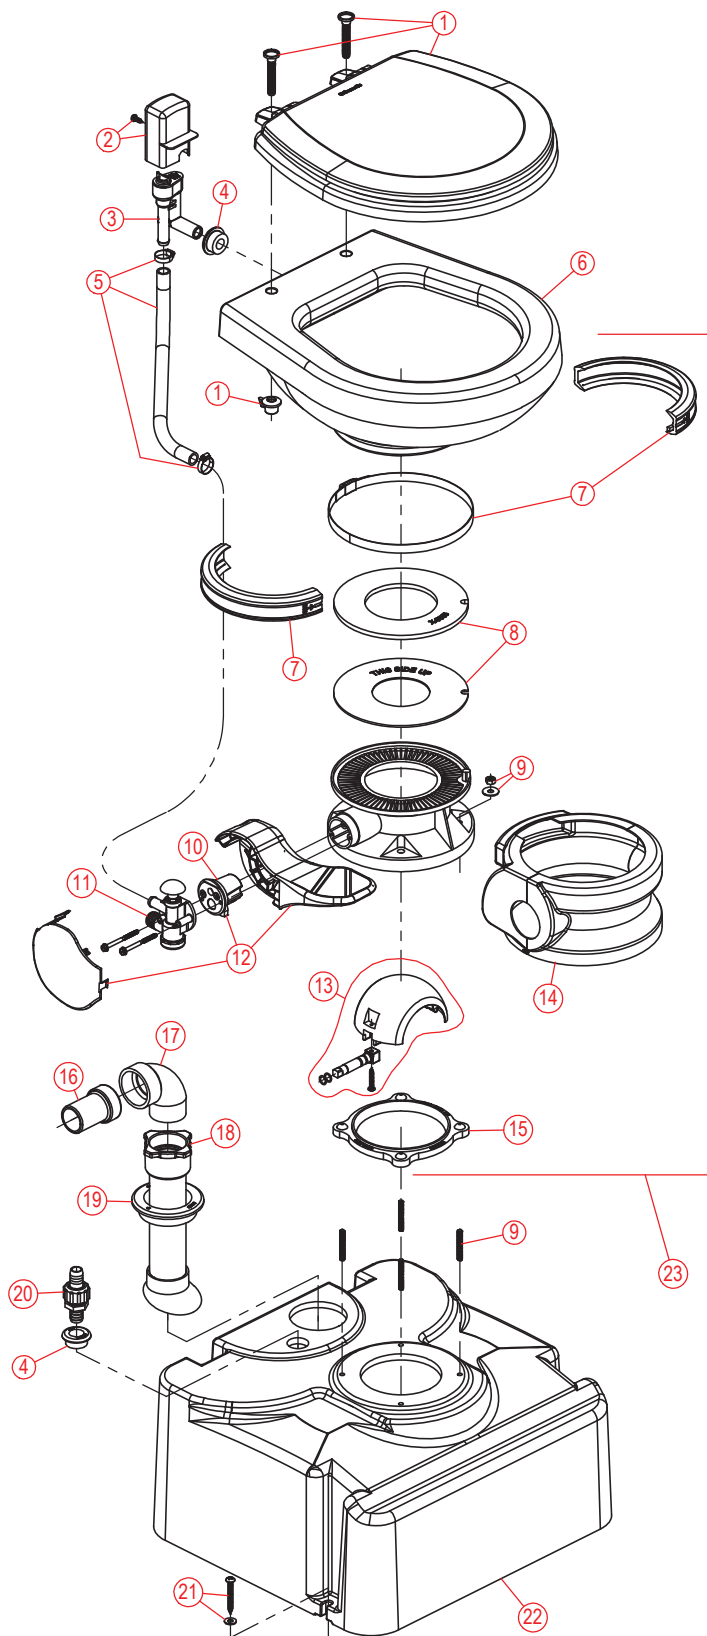

PARTS LIST: 711-M28 MODEL

ITEM	PART NUMBER & DESCRIPTION
1	385344436 - SEAT/COVER - WHITE 385344437 - SEAT/COVER - BONE **Includes Mounting Hardware.
2	385310696 - VACUUM BREAKER COVER - WHITE 385310782 - VACUUM BREAKER COVER - BONE **Includes Mounting Hardware.
3	385316906 - VACUUM BREAKER KIT **Includes Item #4.
4	385311164 - 1/2" SEALING GROMMET
5	385345377 - BOWL WATER SUPPLY HOSE **Includes Hose Clamps.
6	385310676 - BOWL KIT - WHITE 385310781 - BOWL KIT - BONE
7	385310025 - BOWL/BASE CLAMP KIT - WHITE 385310048 - BOWL/BASE CLAMP KIT - BONE
8	385311462 - FLUSH BALL SEAL REPLACEMENT KIT
9	385310534 - MOUNTING HARDWARE KIT - M28
10	385310683 - SPRING CARTRIDGE KIT
11	385314349 - WATER VALVE KIT **Includes Mounting Screws.
12	385310682 - FLUSH PEDAL KIT - WHITE 385310762 - FLUSH PEDAL KIT - BONE **Includes Item 10.
13	385310681 - FLUSH BALL, SHAFT & CARTRIDGE KIT **Includes Item 10.
14	385310108 - PEDESTAL COVER KIT - WHITE 385310109 - PEDESTAL COVER KIT - BONE
15	385310063 - FLOOR / BASE SEAL
16	385341513 - 1-1/2" HOSE ADAPTER FITTING
17	385311886 - 1-1/2" QUARTER-BEND STREET ELBOW
18	385310532 - M28 TANK DISCHARGE DIPTUBE KIT **Includes Item 19.
19	385311110 - 2" SEALING GROMMET
20	385314362 - M28 TANK VENT FITTING ASSY **Includes Item 4.
21	385310533 - M28 TANK MOUNTING HARDWARE
22	385311287 - M28 TANK ASSEMBLY - WHITE 385310085 - M28 TANK ASSEMBLY - BONE **Includes Items 4; 15-21.
23	385311286 - 711 BASE KIT - WHITE 385310891 - 711 BASE KIT - BONE **Includes Items 7-15.