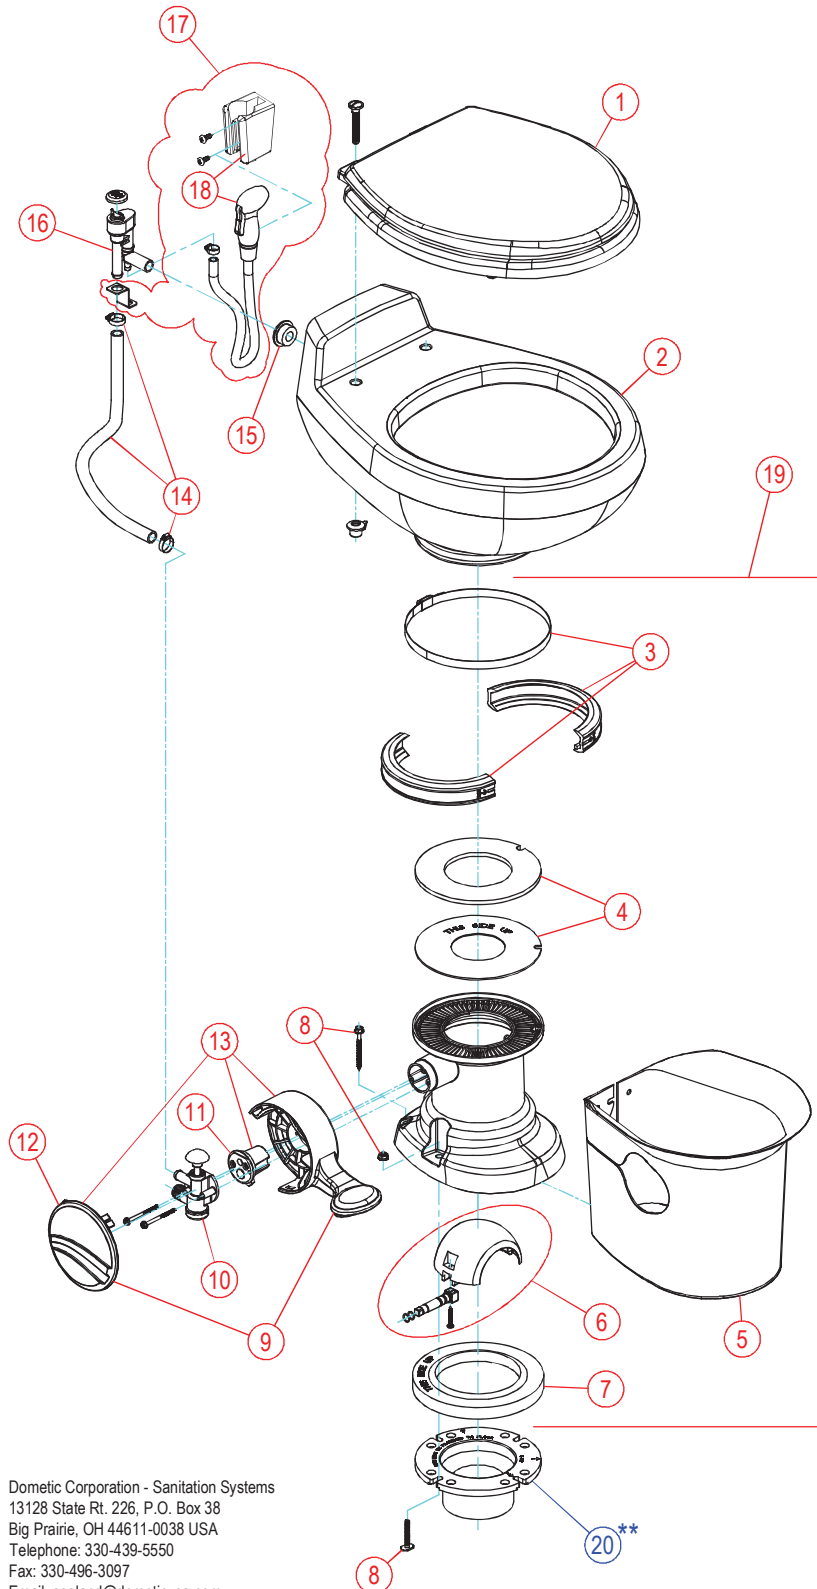

# PARTS LIST: 510H

ITEM	PART NUMBER & DESCRIPTION
1	385343829 SEAT/COVER - WHITE
	385343831 SEAT/COVER - BONE
2	385310739 CHINA BOWL KIT - WHITE
	385310740 CHINA BOWL KIT - BONE
3	385310025 BOWL/BASE CLAMP KIT - WHITE
	385310048 BOWL/BASE CLAMP KIT - BONE
4	385311462 FLUSH BALL SEAL REPL KIT
5	385311540 BASE SHROUD 500H - WHITE
	385311541 BASE SHROUD 500H - BONE
6	385310681 FLUSH BALL, SHAFT, CARTRIDGE KIT **INCLUDES ITEM 11
7	385311267 FLOOR FLANGE SEAL
8	385311117 MOUNTING HARDWARE
9	385311119 PEDAL & COVER - WHITE
	385311120 PEDAL & COVER - BONE
10	385314349 WATER VALVE KIT
11	385310683 SPRING CARTRIDGE KIT
12	385311179 PEDAL COVER - WHITE
	385311180 PEDAL COVER - BONE
13	385311121 PEDAL/CARTRIDGE KIT - WHITE
	385311122 PEDAL/CARTRIDGE KIT - BONE
	**INCLUDES ITEM 11 & 12
14	385340177 BOWL WATER SUPPLY HOSE - WHITE
	385345377 BOWL WATER SUPPLY HOSE - BONE
15	385311164 1/2" SEALING GROMMET
16	385230335 VACUUM BREAKER KIT w/HAND SPRAY
	385316906 VACUUM BREAKER KIT **INCLUDES ITEM 15
17*	385319056 HAND SPRAY KIT w/VAC BREAKER - CHR **INCLUDES ITEM 15, 16, 18
18*	385310809 HAND SPRAYER - CHROME **INCLUDES MOUNTING BRACKET
19	385311128 500H BASE KIT - WHITE
	385311129 500H BASE KIT - BONE **INCLUDES ITEM 3-13
20**	385345889 3" MPT FLOOR FLANGE
	385345892 3" SOCKET FLOOR FLANGE
	385343765 3" SPIGOT FLOOR FLANGE
	385310961 45° SWIVEL FLOOR FLANGE* *MUST BE USED WITH SEAL INCLUDED IN KIT.

\* ITEMS 17 & 18 ARE OPTIONAL ACCESSORIES;  
NOT PROVIDED WITH EVERY MODEL.

\*\* ITEM 20 IS SOLD SEPARATELY; NOT INCLUDED WITH THE TOILET.

Dometic Corporation - Sanitation Systems  
13128 State Rt. 226, P.O. Box 38  
Big Prairie, OH 44611-0038 USA  
Telephone: 330-439-5550  
Fax: 330-496-3097  
Email: sealand@dometicus.com