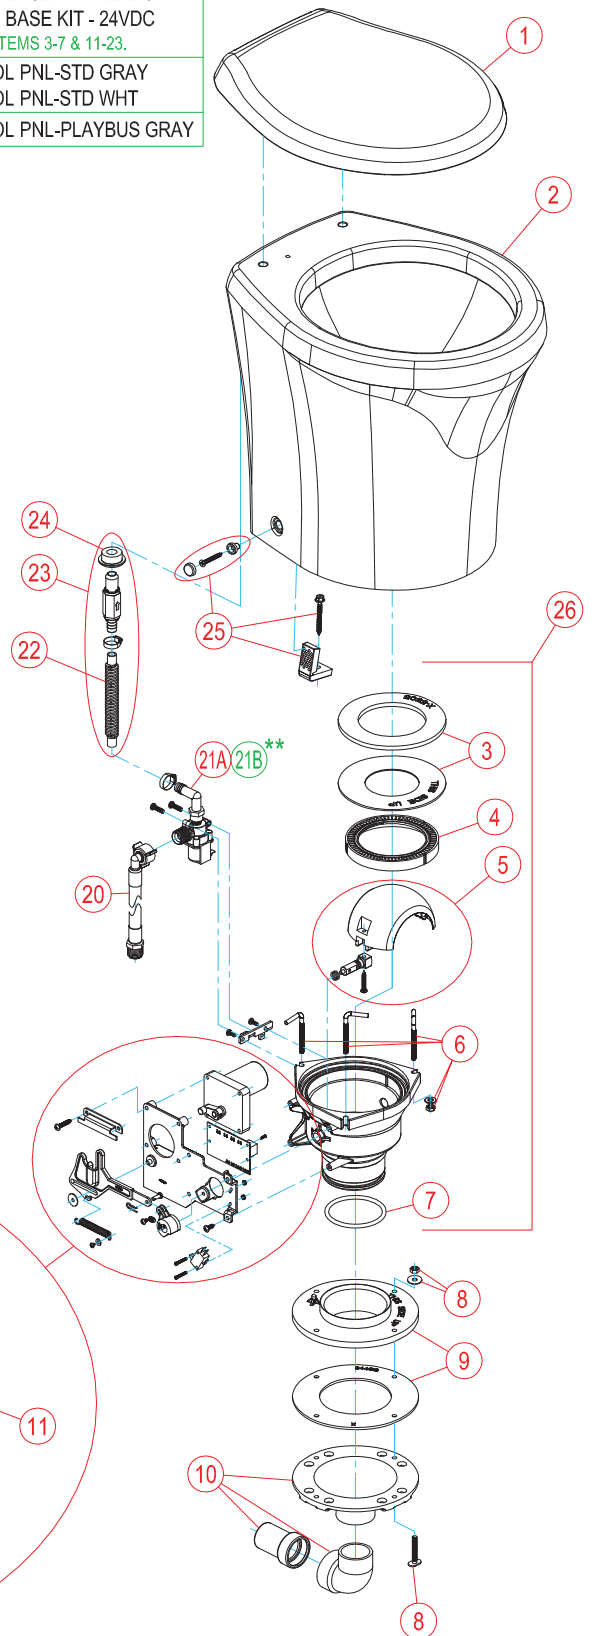

PARTS LIST: 4809 MODEL SERIES

ITEM	PART NUMBER & DESCRIPTION		PART NUMBER & DESCRIPTION
		25	385311463 BOWL MOUNTING HARDWARE KIT
1	385311618 SEAT/COVER SLOW-CLOSE - WHITE 385311619 SEAT/COVER SLOW-CLOSE - BONE	26	385311397 '09 PLUG-IN BASE KIT - 12VDC 385311398 '09 PLUG-IN BASE KIT - 24VDC **INCLUDES ITEMS 3-7 & 11-23.
2	385311380 4800 TALL BOWL KIT - WHITE 385311381 4800 TALL BOWL KIT - BONE	27	313408010 VF CONTROL PNL-STD GRAY 313408020 VF CONTROL PNL-STD WHT
3	385311009 FLUSH BALL SEAL REPL KIT **INCLUDES ITEMS 6.	28	313408030 VF CONTROL PNL-PLAYBUS GRAY
4	385311292 BASE FLUSH BALL RING KIT		
5	385310969 FLUSH BALL/SHAFT REPL KIT		
6	385311011 BASE TO BOWL MOUNTING HARDWARE		
7	385311294 BASE O'RING REPL KIT		
8	385310064 FLOOR FLANGE MOUNTING HARDWARE		
9	385311013 FLOOR FLANGE ADAPTER KIT **INCLUDES ITEMS 8.		
10	385318864 VF FUNNEL KIT **INCLUDES ITEMS 8.		
11	385311690 CONTROL MODULE		
12	385311394 FLUSH MECHANISM w/MTG BRACKET **INCLUDES ITEMS 13, 14, 15, 16, 17.		
13	385311673 FLUSH ACTUATION SWITCH		
14	385311296 FLUSH BALL CAM REPL KIT		
15	385311393 FLUSH MECHANISM RETURN SPRING		
16	385311392 FLUSH MECHANISM LINKAGE		
17	385311429 FLUSH LINKAGE GUIDE BRACKET		
18	385311299 MOTOR DRIVE ARM REPL KIT		
19	385311300 MOTOR REPLACEMENT KIT - 12VDC 385311390 MOTOR REPLACEMENT KIT - 24VDC **INCLUDES ITEM 18.		
20	385311547 WATER SUPPLY HOSE		
21A	385311545 WATER VALVE KIT - 12VDC 385311546 WATER VALVE KIT - 24VDC		
21B**	385311709 RETROFIT WATER VALVE KIT - 12VDC 385311710 RETROFIT WATER VALVE KIT - 24VDC **INCLUDES MOUNTING BRACKET. **FOR 2009 & OLDER MODEL TOILETS.		
22	385311869 CORRUGATED SUPPLY HOSE		
23	385311384 CHECK VALVE w/HOSE **INCLUDES ITEM 22 & 24.		
24	385311164 1/2" SEALING GROMMET		