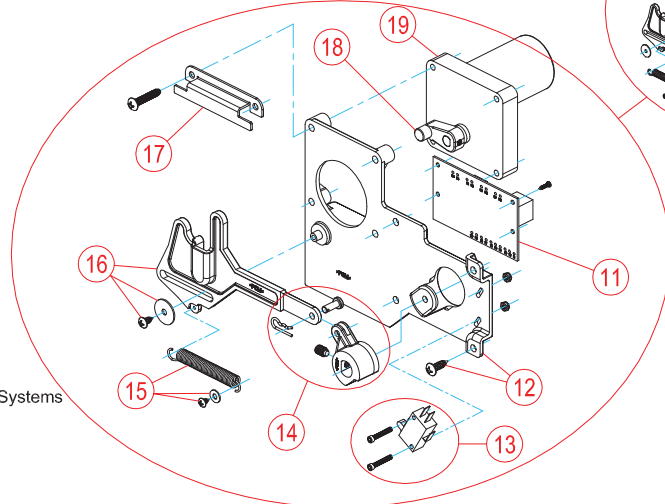

PARTS LIST: 4809 MODEL SERIES

ITEM	PART NUMBER & DESCRIPTION		PART NUMBER & DESCRIPTION
		25	385311463 BOWL MOUNTING HARDWARE KIT
1	385311618 SEAT/COVER SLOW-CLOSE - WHITE 385311619 SEAT/COVER SLOW-CLOSE - BONE	26	385311397 '09 PLUG-IN BASE KIT - 12VDC 385311398 '09 PLUG-IN BASE KIT - 24VDC **INCLUDES ITEMS 3-7 & 11-23.
2	385311380 4800 TALL BOWL KIT - WHITE 385311381 4800 TALL BOWL KIT - BONE	27	313408010 VF CONTROL PNL-STD GRAY 313408020 VF CONTROL PNL-STD WHT
3	385311009 FLUSH BALL SEAL REPL KIT **INCLUDES ITEMS 6.	28	313408030 VF CONTROL PNL-PLAYBUS GRAY
4	385311292 BASE FLUSH BALL RING KIT		
5	385310969 FLUSH BALL/SHAFT REPL KIT		
6	385311011 BASE TO BOWL MOUNTING HARDWARE		
7	385311294 BASE O'RING REPL KIT		
8	385310064 FLOOR FLANGE MOUNTING HARDWARE		
9	385311013 FLOOR FLANGE ADAPTER KIT **INCLUDES ITEMS 8.		
10	385318864 VF FUNNEL KIT **INCLUDES ITEMS 8.		
11	385311690 CONTROL MODULE		
12	385311394 FLUSH MECHANISM w/MTG BRACKET **INCLUDES ITEMS 13, 14, 15, 16, 17.		
13	385311673 FLUSH ACTUATION SWITCH		
14	385311296 FLUSH BALL CAM REPL KIT		
15	385311393 FLUSH MECHANISM RETURN SPRING		
16	385311392 FLUSH MECHANISM LINKAGE		
17	385311429 FLUSH LINKAGE GUIDE BRACKET		
18	385311299 MOTOR DRIVE ARM REPL KIT		
19	385311300 MOTOR REPLACEMENT KIT - 12VDC 385311390 MOTOR REPLACEMENT KIT - 24VDC **INCLUDES ITEM 18.		
20	385311547 WATER SUPPLY HOSE		
21A	385311545 WATER VALVE KIT - 12VDC 385311546 WATER VALVE KIT - 24VDC		
21B**	385311709 RETROFIT WATER VALVE KIT - 12VDC 385311710 RETROFIT WATER VALVE KIT - 24VDC **INCLUDES MOUNTING BRACKET. **FOR 2009 & OLDER MODEL TOILETS.		
22	385311869 CORRUGATED SUPPLY HOSE		
23	385311384 CHECK VALVE w/HOSE **INCLUDES ITEM 22 & 24.		
24	385311164 1/2" SEALING GROMMET		