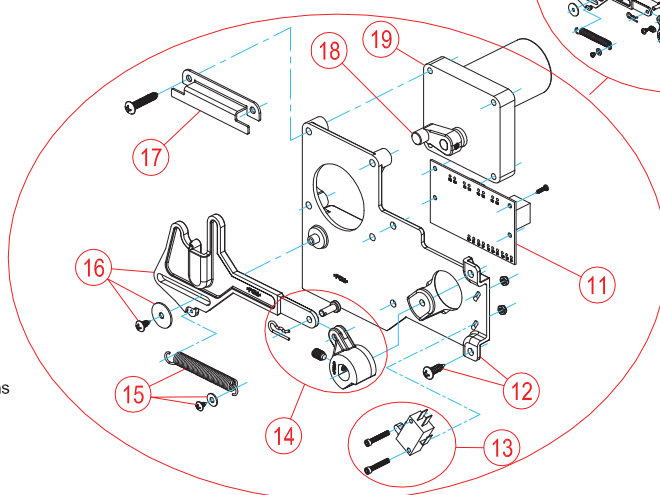

PARTS LIST: 4806 MODEL SERIES

ITEM	PART NUMBER & DESCRIPTION		
1	385311618 SEAT/COVER SLOW-CLOSE - WHITE	26	385311395 '06 PLUG-IN BASE KIT - 12VDC
	385311619 SEAT/COVER SLOW-CLOSE - BONE		385311396 '06 PLUG-IN BASE KIT - 24VDC **INCLUDES ITEMS 3-7 & 11-23.
2	385311378 4800 SHORT BOWL KIT - WHITE	27	313408010 VF CONTROL PNL-STD GRAY
	385311379 4800 SHORT BOWL KIT - BONE		313408020 VF CONTROL PNL-STD WHT
3	385311009 FLUSH BALL SEAL REPL KIT **INCLUDES ITEMS 6.	28	313408030 VF CONTROL PNL-PLAYBUS GRY
4	385311292 BASE FLUSH BALL RING KIT		
5	385310969 FLUSH BALL/SHAFT REPL KIT		
6	385311011 BASE TO BOWL MOUNTING HARDWARE		
7	385311294 BASE O'RING REPL KIT		
8	385310064 FLOOR FLANGE MOUNTING HARDWARE		
9	385311013 FLOOR FLANGE ADAPTER KIT **INCLUDES ITEMS 8.		
10	385318864 VF FUNNEL KIT **INCLUDES ITEMS 8.		
11	385311690 CONTROL MODULE		
12	385311394 FLUSH MECHANISM w/MTG BRACKET **INCLUDES ITEMS 13, 14, 15, 16, 17.		
13	385311673 FLUSH ACTUATION SWITCH		
14	385311296 FLUSH BALL CAM REPL KIT		
15	385311393 FLUSH MECHANISM RETURN SPRING		
16	385311392 FLUSH MECHANISM LINKAGE		
17	385311429 FLUSH LINKAGE GUIDE BRACKET		
18	385311299 MOTOR DRIVE ARM REPL KIT		
19	385311300 MOTOR REPLACEMENT KIT - 12VDC		
	385311390 MOTOR REPLACEMENT KIT - 24VDC **INCLUDES ITEM 18.		
20	385311547 WATER SUPPLY HOSE		
21A	385311545 WATER VALVE KIT - 12VDC		
	385311546 WATER VALVE KIT - 24VDC		
21B**	385311709 RETROFIT WATER VALVE KIT - 12VDC		
	385311710 RETROFIT WATER VALVE KIT - 24VDC **INCLUDES MOUNTING BRACKET. **FOR 2009 & OLDER MODEL TOILETS.		
22	385311869 CORRUGATED SUPPLY HOSE		
23	385311384 CHECK VALVE w/HOSE **INCLUDES ITEM 22 & 24.		
24	385311164 1/2" SEALING GROMMET		
25	385311463 BOWL MOUNTING HARDWARE KIT		