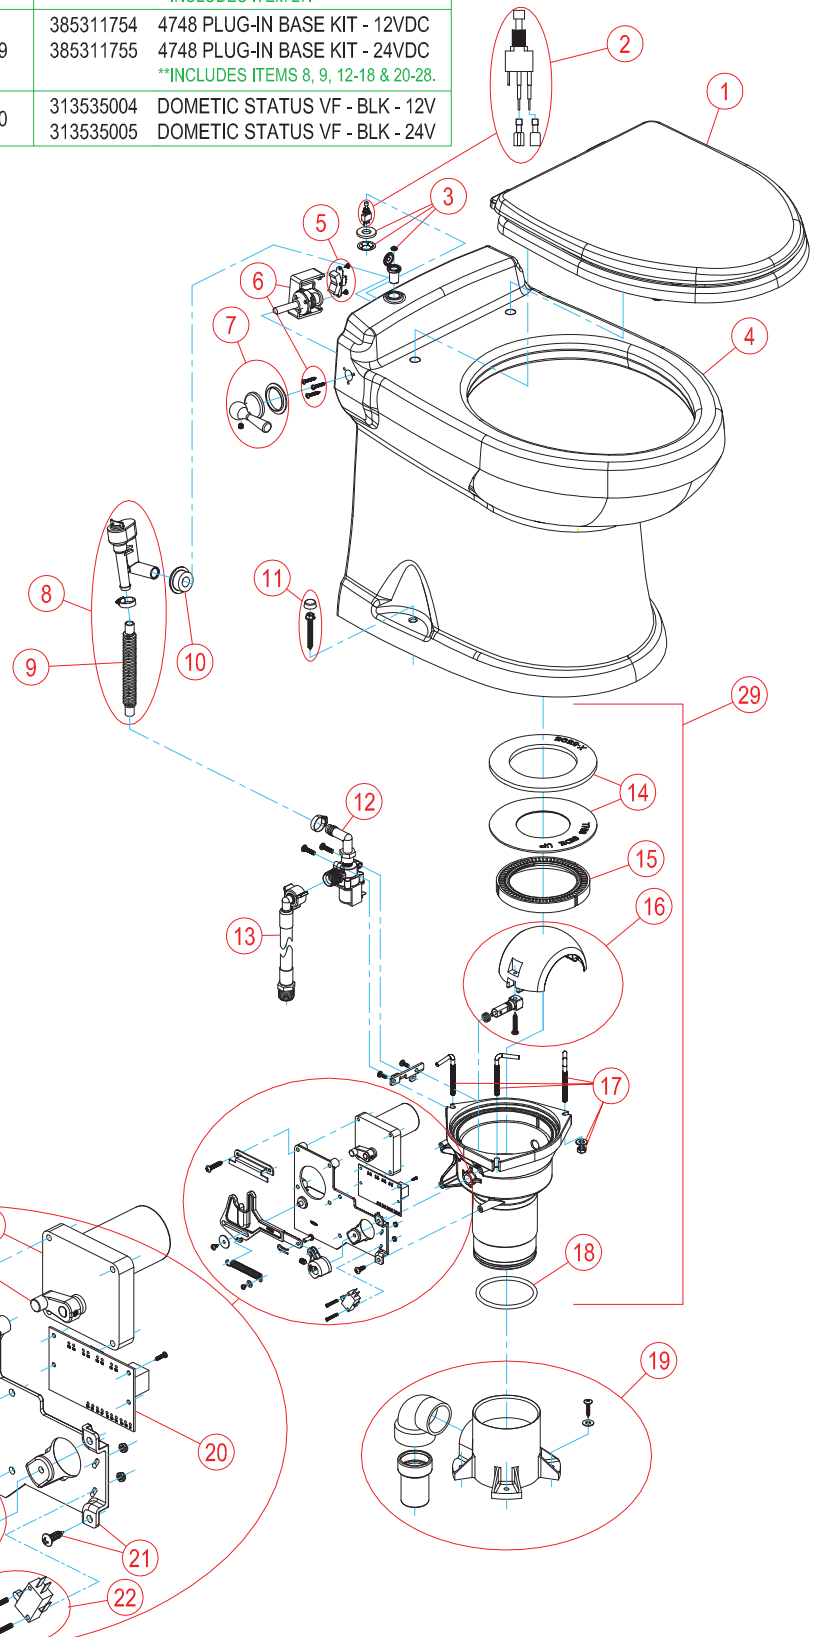

PARTS LIST: 4748 MODEL SERIES w/FLUSH HANDLE

ITEM	PART NUMBER & DESCRIPTION			
1	385311005 SEAT/COVER - WHITE	28	385311300 MOTOR REP'L KIT - 12VDC	29
	385311006 SEAT/COVER - BONE		385311390 MOTOR REP'L KIT - 24VDC **INCLUDES ITEM 27.	
2	385311752 SERVICE SWITCH REPLACEMENT	29	385311754 4748 PLUG-IN BASE KIT - 12VDC	30
3	385311750 SERVICE SWITCH HOUSING - WHITE 385311751 SERVICE SWITCH HOUSING - BONE		385311755 4748 PLUG-IN BASE KIT - 24VDC **INCLUDES ITEMS 8, 9, 12-18 & 20-28.	
4	385311730 4700 BOWL KIT - WHITE 385311731 4700 BOWL KIT - BONE	30	313535004 DOMETIC STATUS VF - BLK - 12V	313535005 DOMETIC STATUS VF - BLK - 24V
5	385311703 FLUSH HANDLE SWITCH w/WIRING			
6	385311704 FLUSH HANDLE ASSEMBLY **INCLUDES ITEM 5.			
7	385310962 FLUSH HANDLE KIT - CHROME			
	385310963 FLUSH HANDLE KIT - GOLD			
	385311141 FLUSH HANDLE KIT - NICKLE			
8	385310807 VACUUM BREAKER KIT **INCLUDES ITEMS 9 & 10.			
9	385311869 CORRUGATED SUPPLY HOSE			
10	385311164 1/2" SEALING GROMMET			
11	385311022 BOWL MOUNTING HARDWARE			
12	385311545 WATER VALVE KIT - 12VDC			
	385311546 WATER VALVE KIT - 24VDC			
13	385311547 WATER SUPPLY HOSE			
14	385311009 FLUSH BALL SEAL REP'L KIT **INCLUDES ITEMS 17.			
15	385311292 BASE FLUSH BALL RING KIT			
16	385310969 FLUSH BALL/SHAFT REP'L KIT			
17	385311011 BASE TO BOWL MOUNTING HARDWARE			
18	385311294 BASE O'RING REP'L KIT			
19	385311056 ABOVE FLOOR DISCHARGE ADAPT KIT			
20	385311690 CONTROL MODULE			
21	385311394 FLUSH MECHANISM w/MTG BRACKET **INCLUDES ITEMS 22, 23, 24, 25, 26.			
22	385311673 FLUSH ACTUATION SWITCH			
23	385311296 FLUSH BALL CAM REP'L KIT			
24	385311393 FLUSH MECHANISM RETURN SPRING			
25	385311392 FLUSH MECHANISM LINKAGE			
26	385311429 FLUSH LINKAGE GUIDE BRACKET			
27	385311299 MOTOR DRIVE ARM REP'L KIT			

30

Dometic Corporation -
Sanitation Systems
13128 State Rt. 226, P.O. Box 38
Big Prairie, OH 44611-0038 USA
Telephone: 330-496-3211
Fax: 330-496-3097
Email: sealand@dometicusa.com