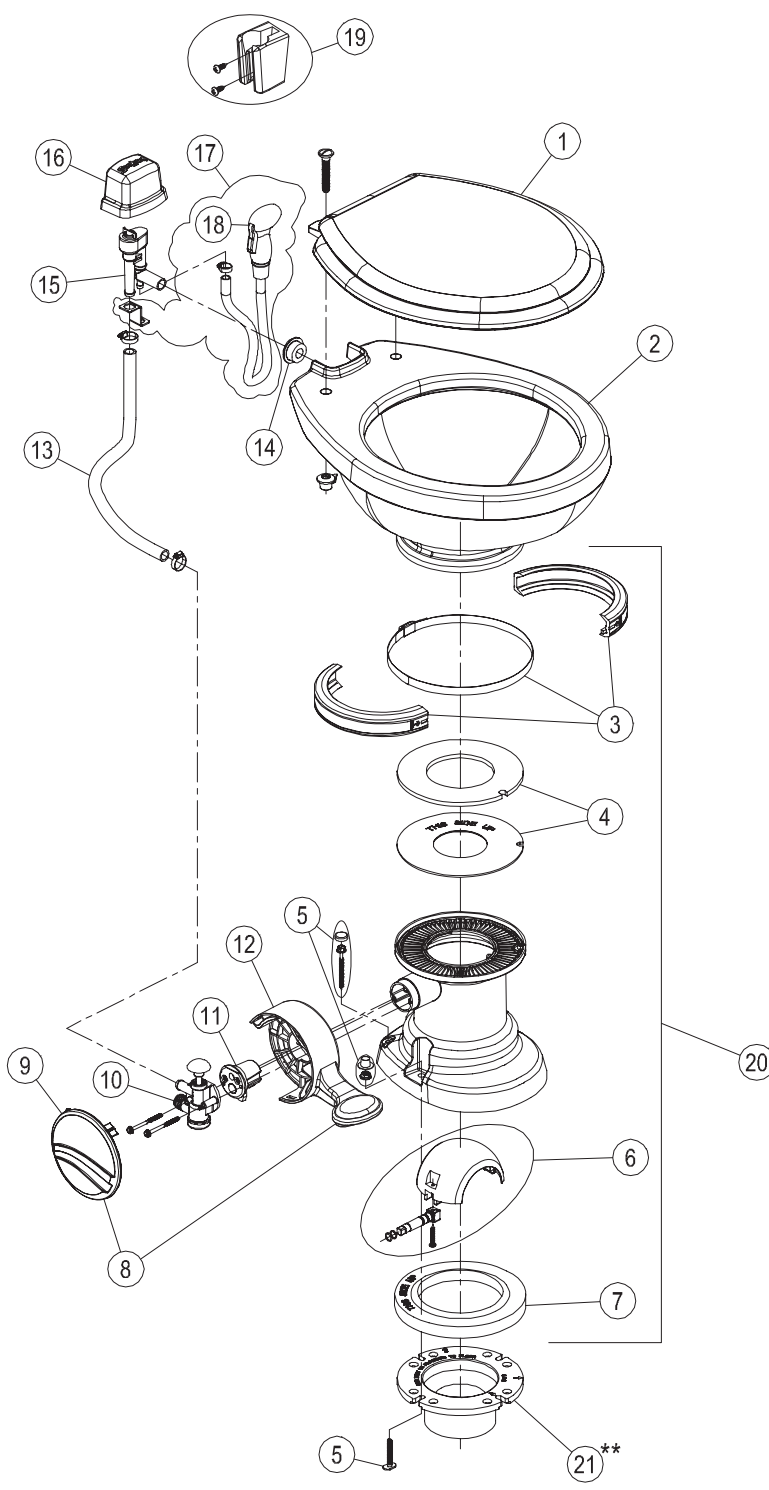

PARTS LIST: 110 MODEL

ITEM	PART NUMBER & DESCRIPTION
1	385344088 SEAT/COVER - WHITE
	385344089 SEAT/COVER - BONE
2	385310790 CHINA BOWL KIT - WHITE
	385310791 CHINA BOWL KIT - BONE
3	385310025 BOWL/BASE CLAMP KIT - WHITE
	385310048 BOWL/BASE CLAMP KIT - BONE
4	385311462 FLUSH BALL SEAL REPL KIT
5	385310794 MOUNTING HARDWARE - WHITE
	385310803 MOUNTING HARDWARE - BONE
6	385310681 FLUSH BALL, SHAFT, CARTRIDGE KIT **INCLUDES ITEM 11.
7	385311267 FLOOR FLANGE SEAL
8	385311119 PEDAL & COVER - WHITE
	385311120 PEDAL & COVER - BONE
9	385311179 PEDAL COVER - WHITE
	385311180 PEDAL COVER - BONE
10	385314349 WATER VALVE KIT
11	385310683 SPRING CARTRIDGE KIT
12	385311121 PEDAL/CARTRIDGE KIT - WHITE
	385311122 PEDAL/CARTRIDGE KIT - BONE **INCLUDES ITEM 9 & 11.
13	385340177 BOWL WATER SUPPLY HOSE - WHITE
	385345377 BOWL WATER SUPPLY HOSE - BONE
14	385311164 1/2" SEALING GROMMET
15	385230335 VACUUM BREAKER KIT w/HAND SPRAY
	385316906 VACUUM BREAKER KIT **INCLUDES ITEM 14.
16	385310795 VACUUM BREAKER COVER - WHITE
	385310796 VACUUM BREAKER COVER - BONE
17*	385319054 HAND SPRAY KIT w/VAC BREAKER - WHT **INCLUDES ITEM 14, 15, 18
18*	385311124 HAND SPRAYER - WHITE **INCLUDES ITEM 19.
19*	385230319 HAND SPRAY BRACKET w/SCREW-WHT
20	385310792 110 BASE KIT - WHITE
	385310793 110 BASE KIT - BONE **INCLUDES ITEM 3-12.
21**	385345889 3" MPT FLOOR FLANGE
	385345892 3" SOCKET FLOOR FLANGE
	385343765 3" SPIGOT FLOOR FLANGE
	385310961 45° SWIVEL FLOOR FLANGE*
	*MUST BE USED WITH SEAL INCLUDED IN KIT.

* ITEMS 17, 18, & 19 ARE OPTIONAL ACCESSORIES;
NOT PROVIDED WITH EVERY MODEL.

** ITEM 21 IS SOLD SEPARATELY; NOT INCLUDED WITH THE TOILET.